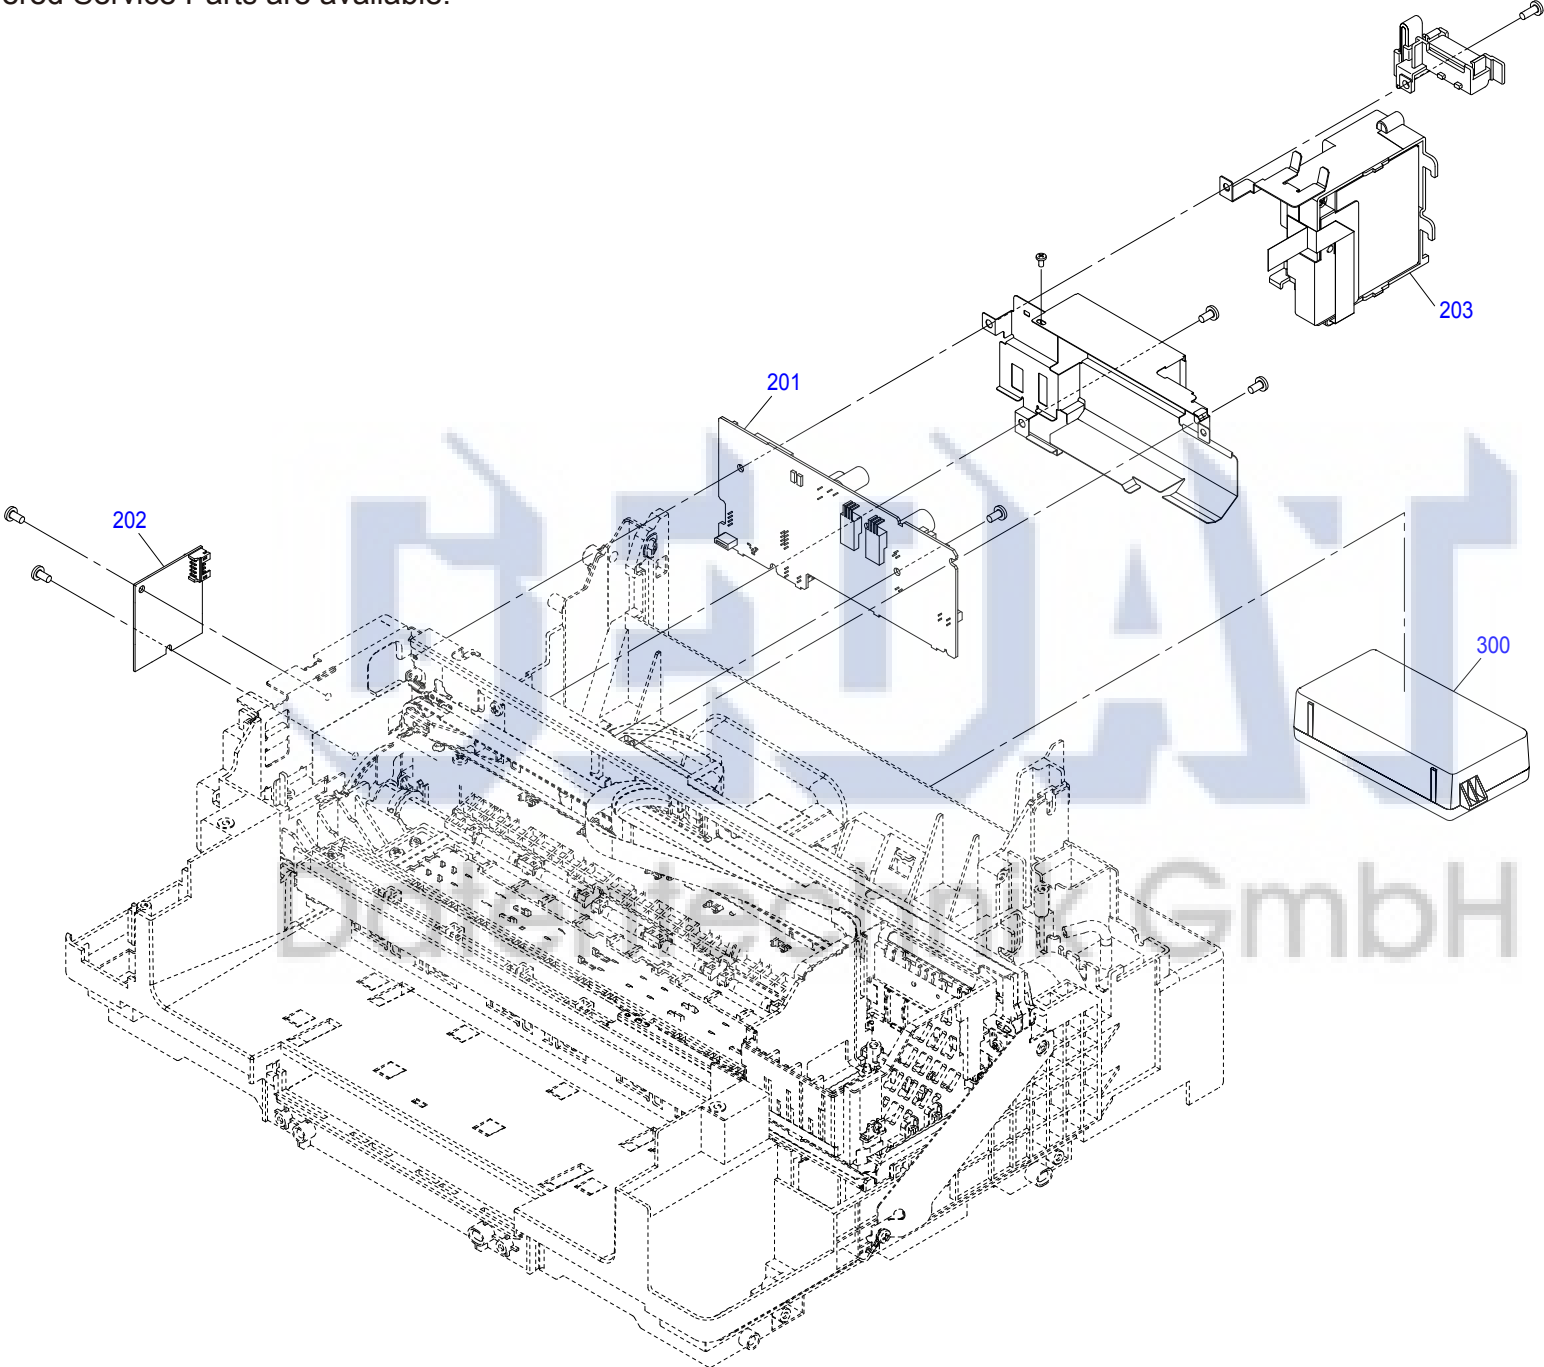

Only numbered Service Parts are available.

Only numbered Service Parts are available.

Only numbered Service Parts are available.

WF-2630 / WF-2631

No.3 Rev.04 CE36-MECH-011

Only numbered Service Parts are available.