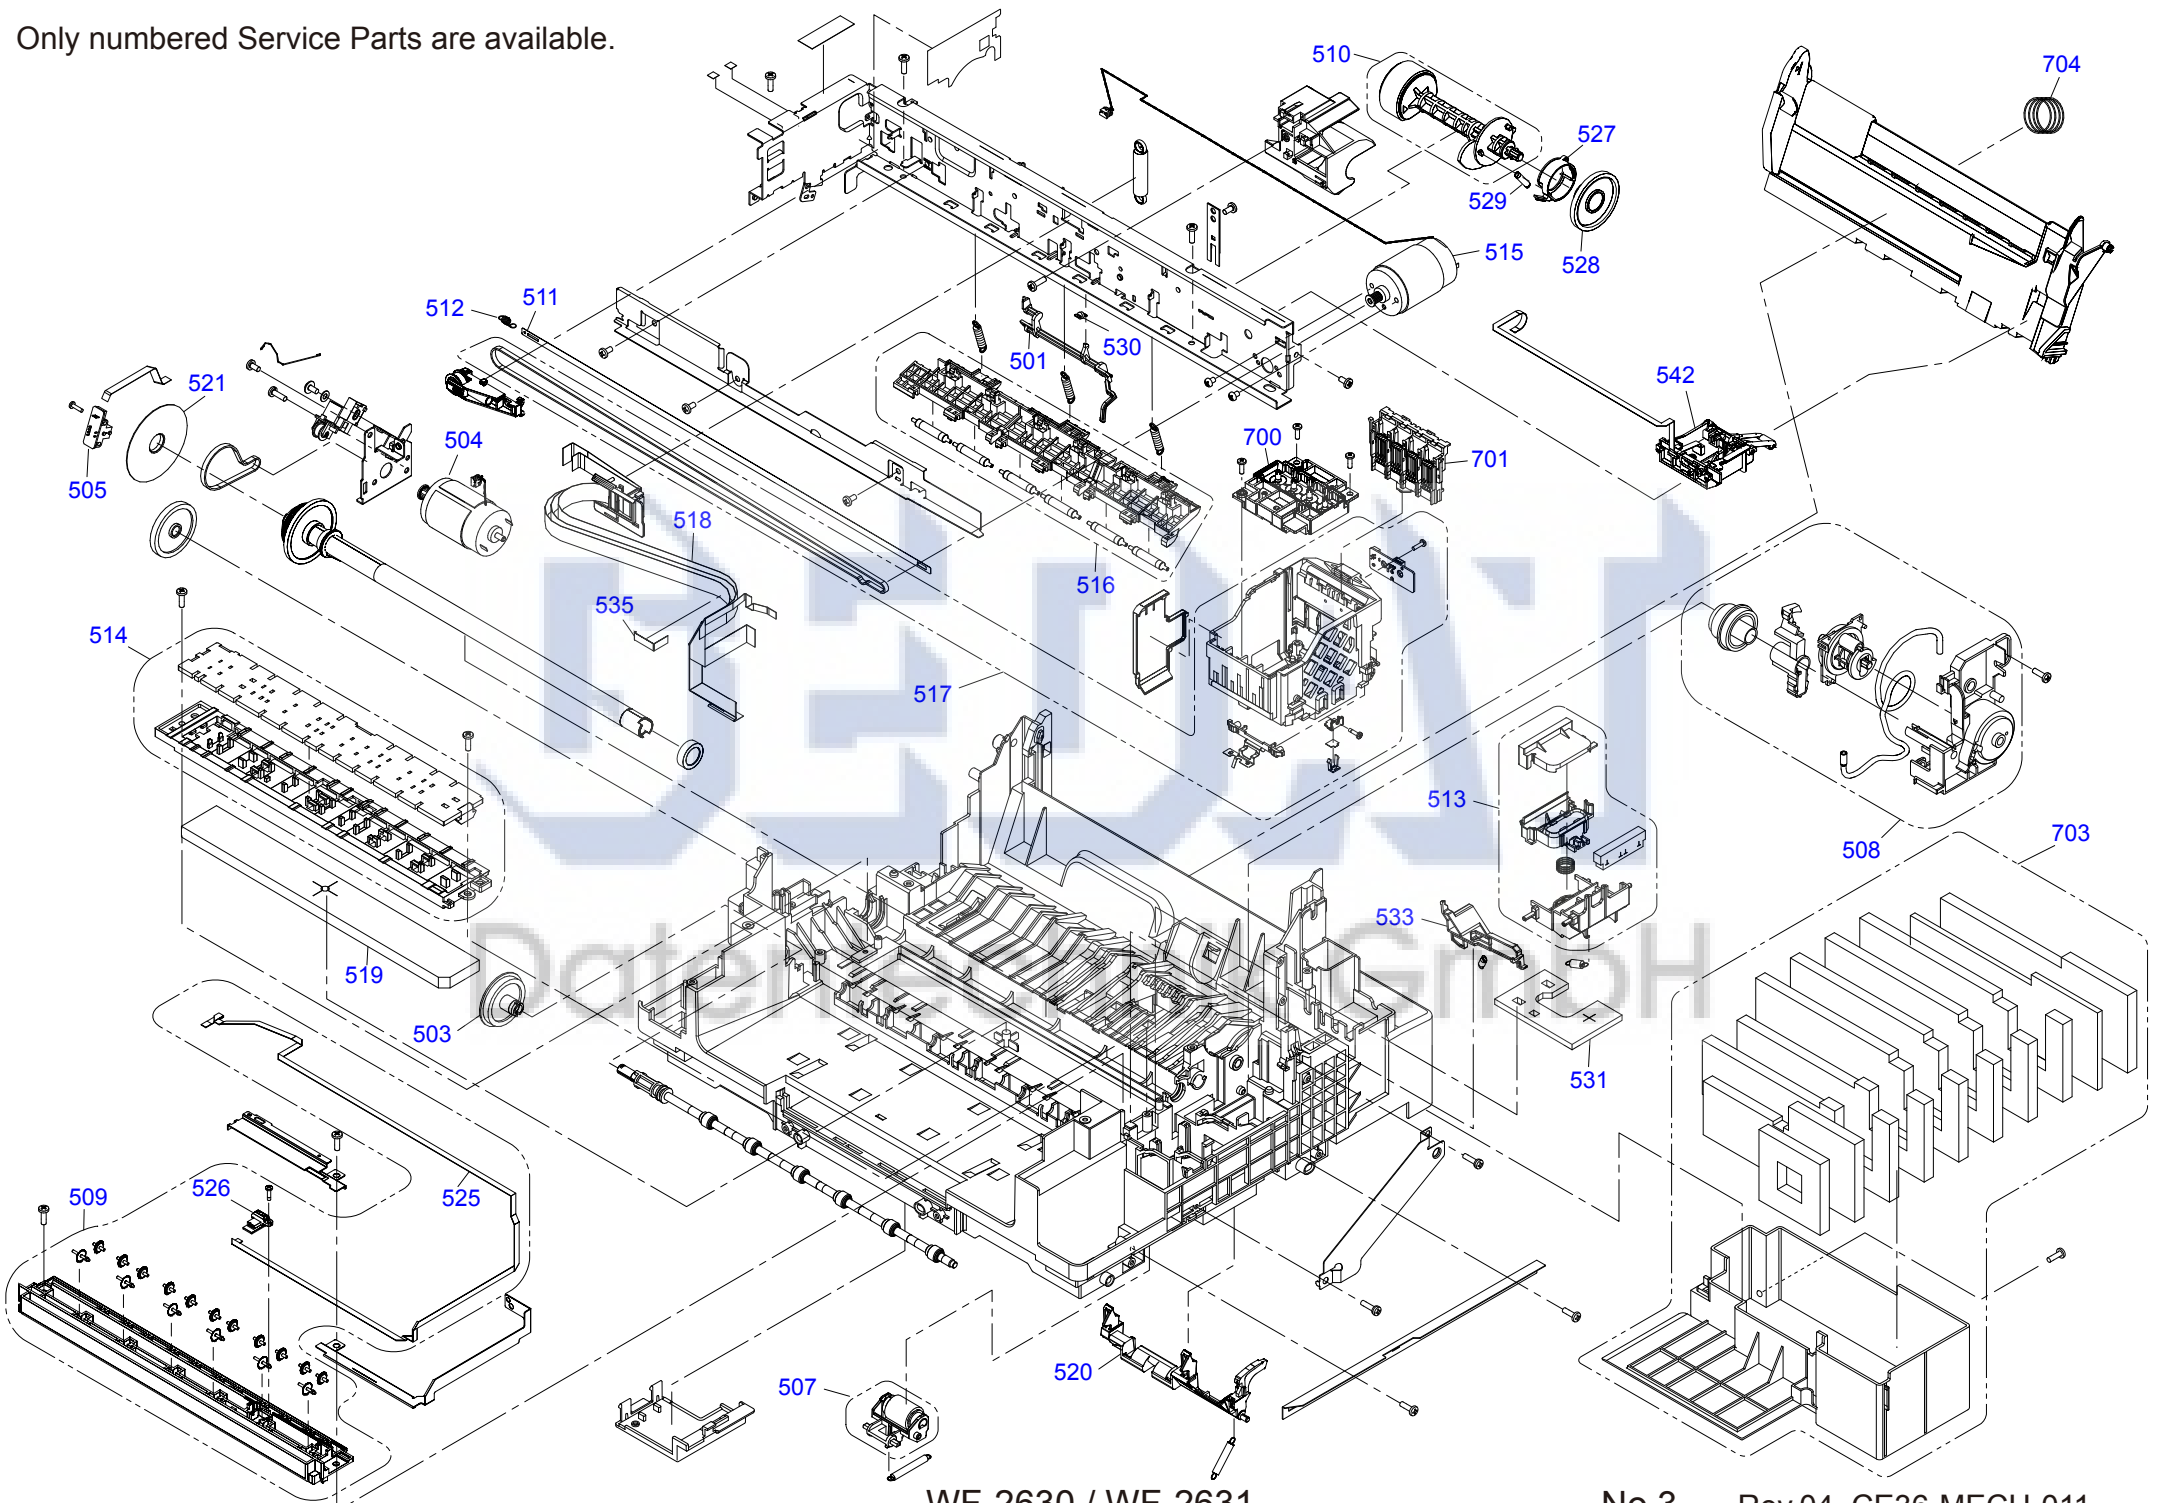

Only numbered Service Parts are available.

Only numbered Service Parts are available.

Only numbered Service Parts are available.

WF-2630 / WF-2631

No.3 Rev.04 CE36-MECH-011

Only numbered Service Parts are available.