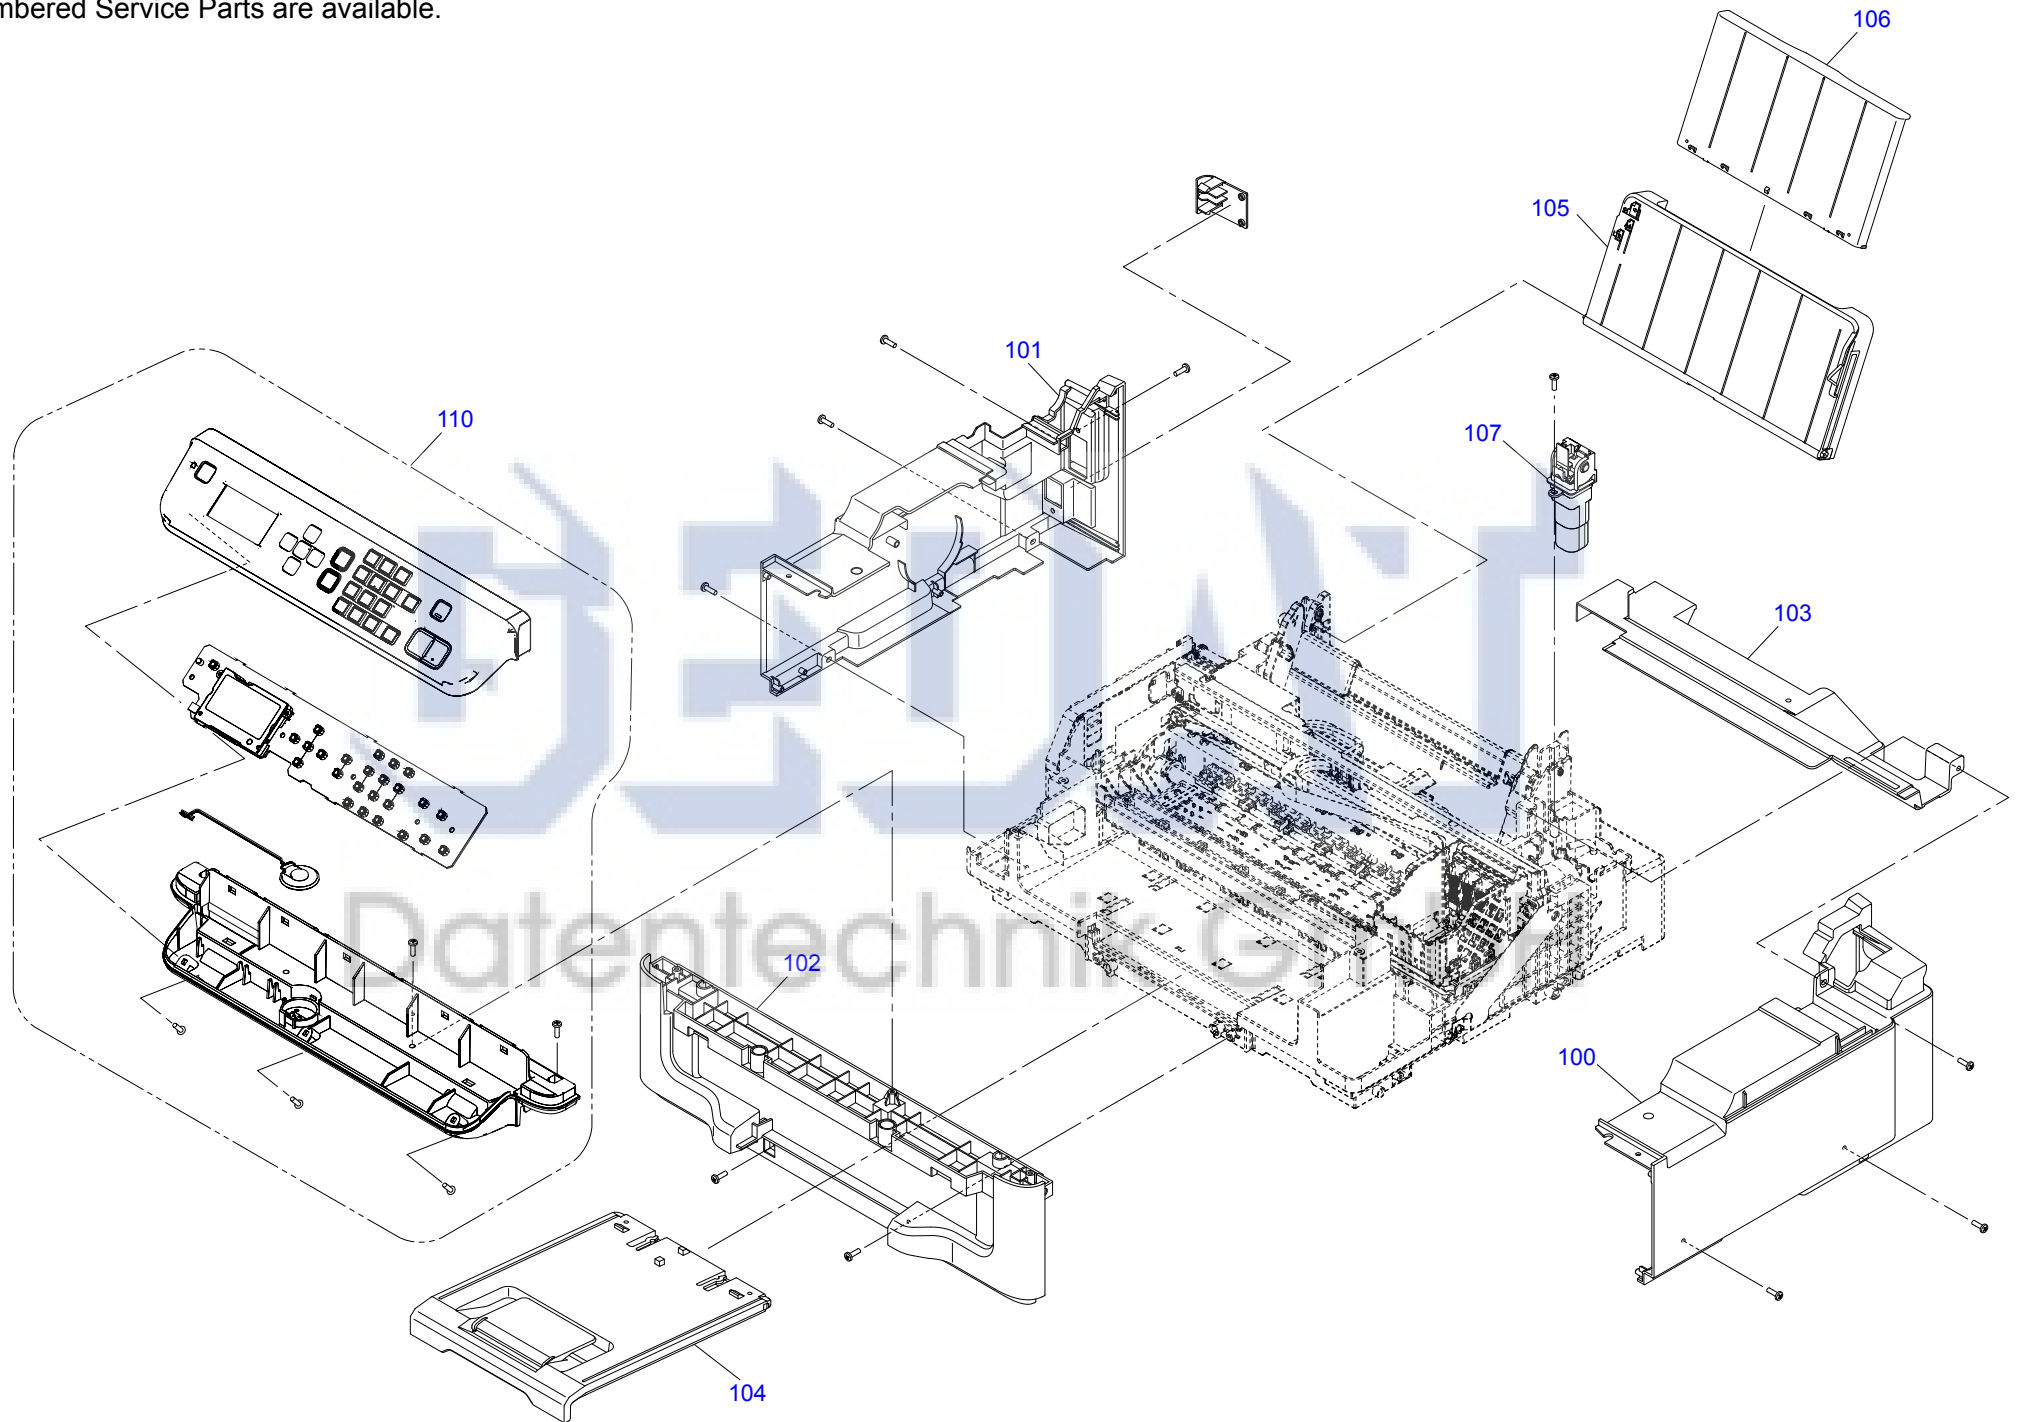

Only numbered Service Parts are available.

Only numbered Service Parts are available.

Only numbered Service Parts are available.

WF-2630 / WF-2631

No.3 Rev.04 CE36-MECH-011

Only numbered Service Parts are available.