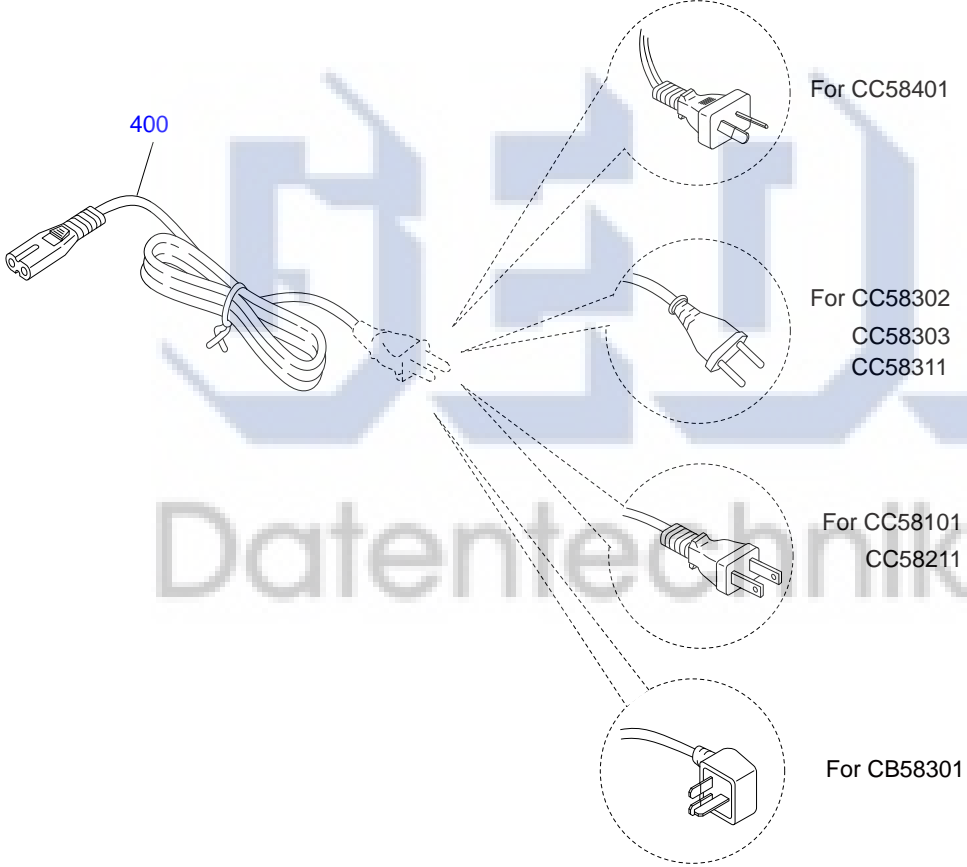

Only numbered Service Parts are available.

Datentechnik GmbH

Only numbered Service Parts are available.

Only numbered Service Parts are available.

Only numbered Service Parts are available.

WF-2510 / WF-2512

No.5 Rev.04 CC58-MECH-014B

Only numbered Service Parts are available.