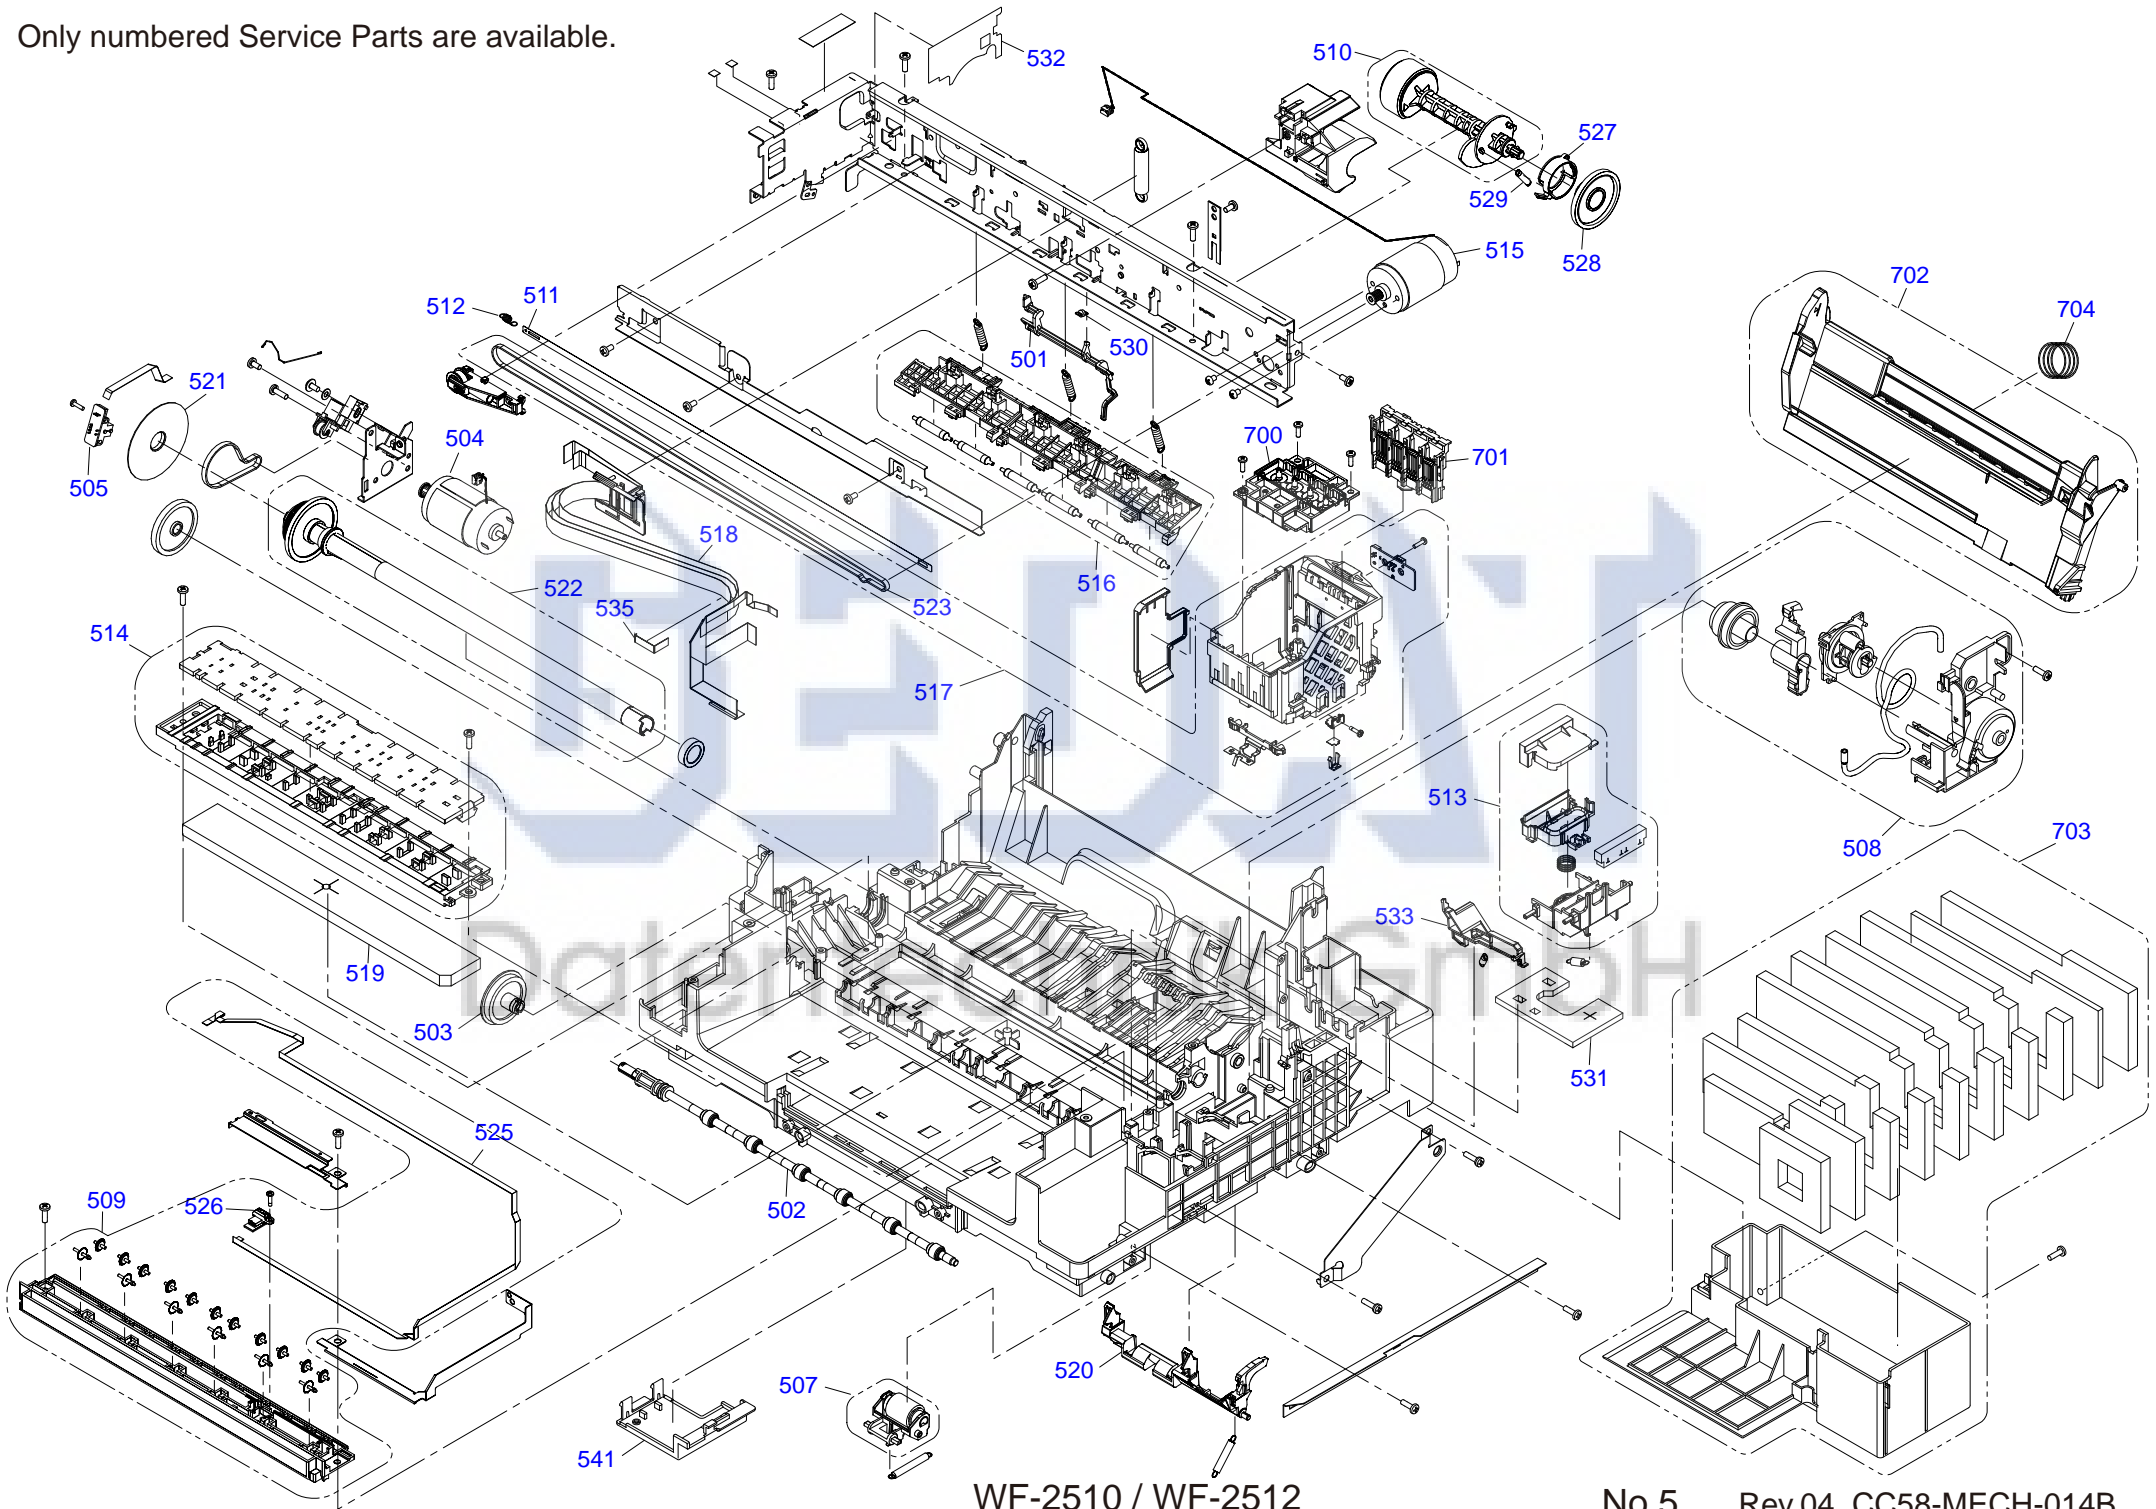

Only numbered Service Parts are available.

Datentechnik GmbH

Only numbered Service Parts are available.

Only numbered Service Parts are available.

Only numbered Service Parts are available.

WF-2510 / WF-2512

No.5 Rev.04 CC58-MECH-014B

Only numbered Service Parts are available.