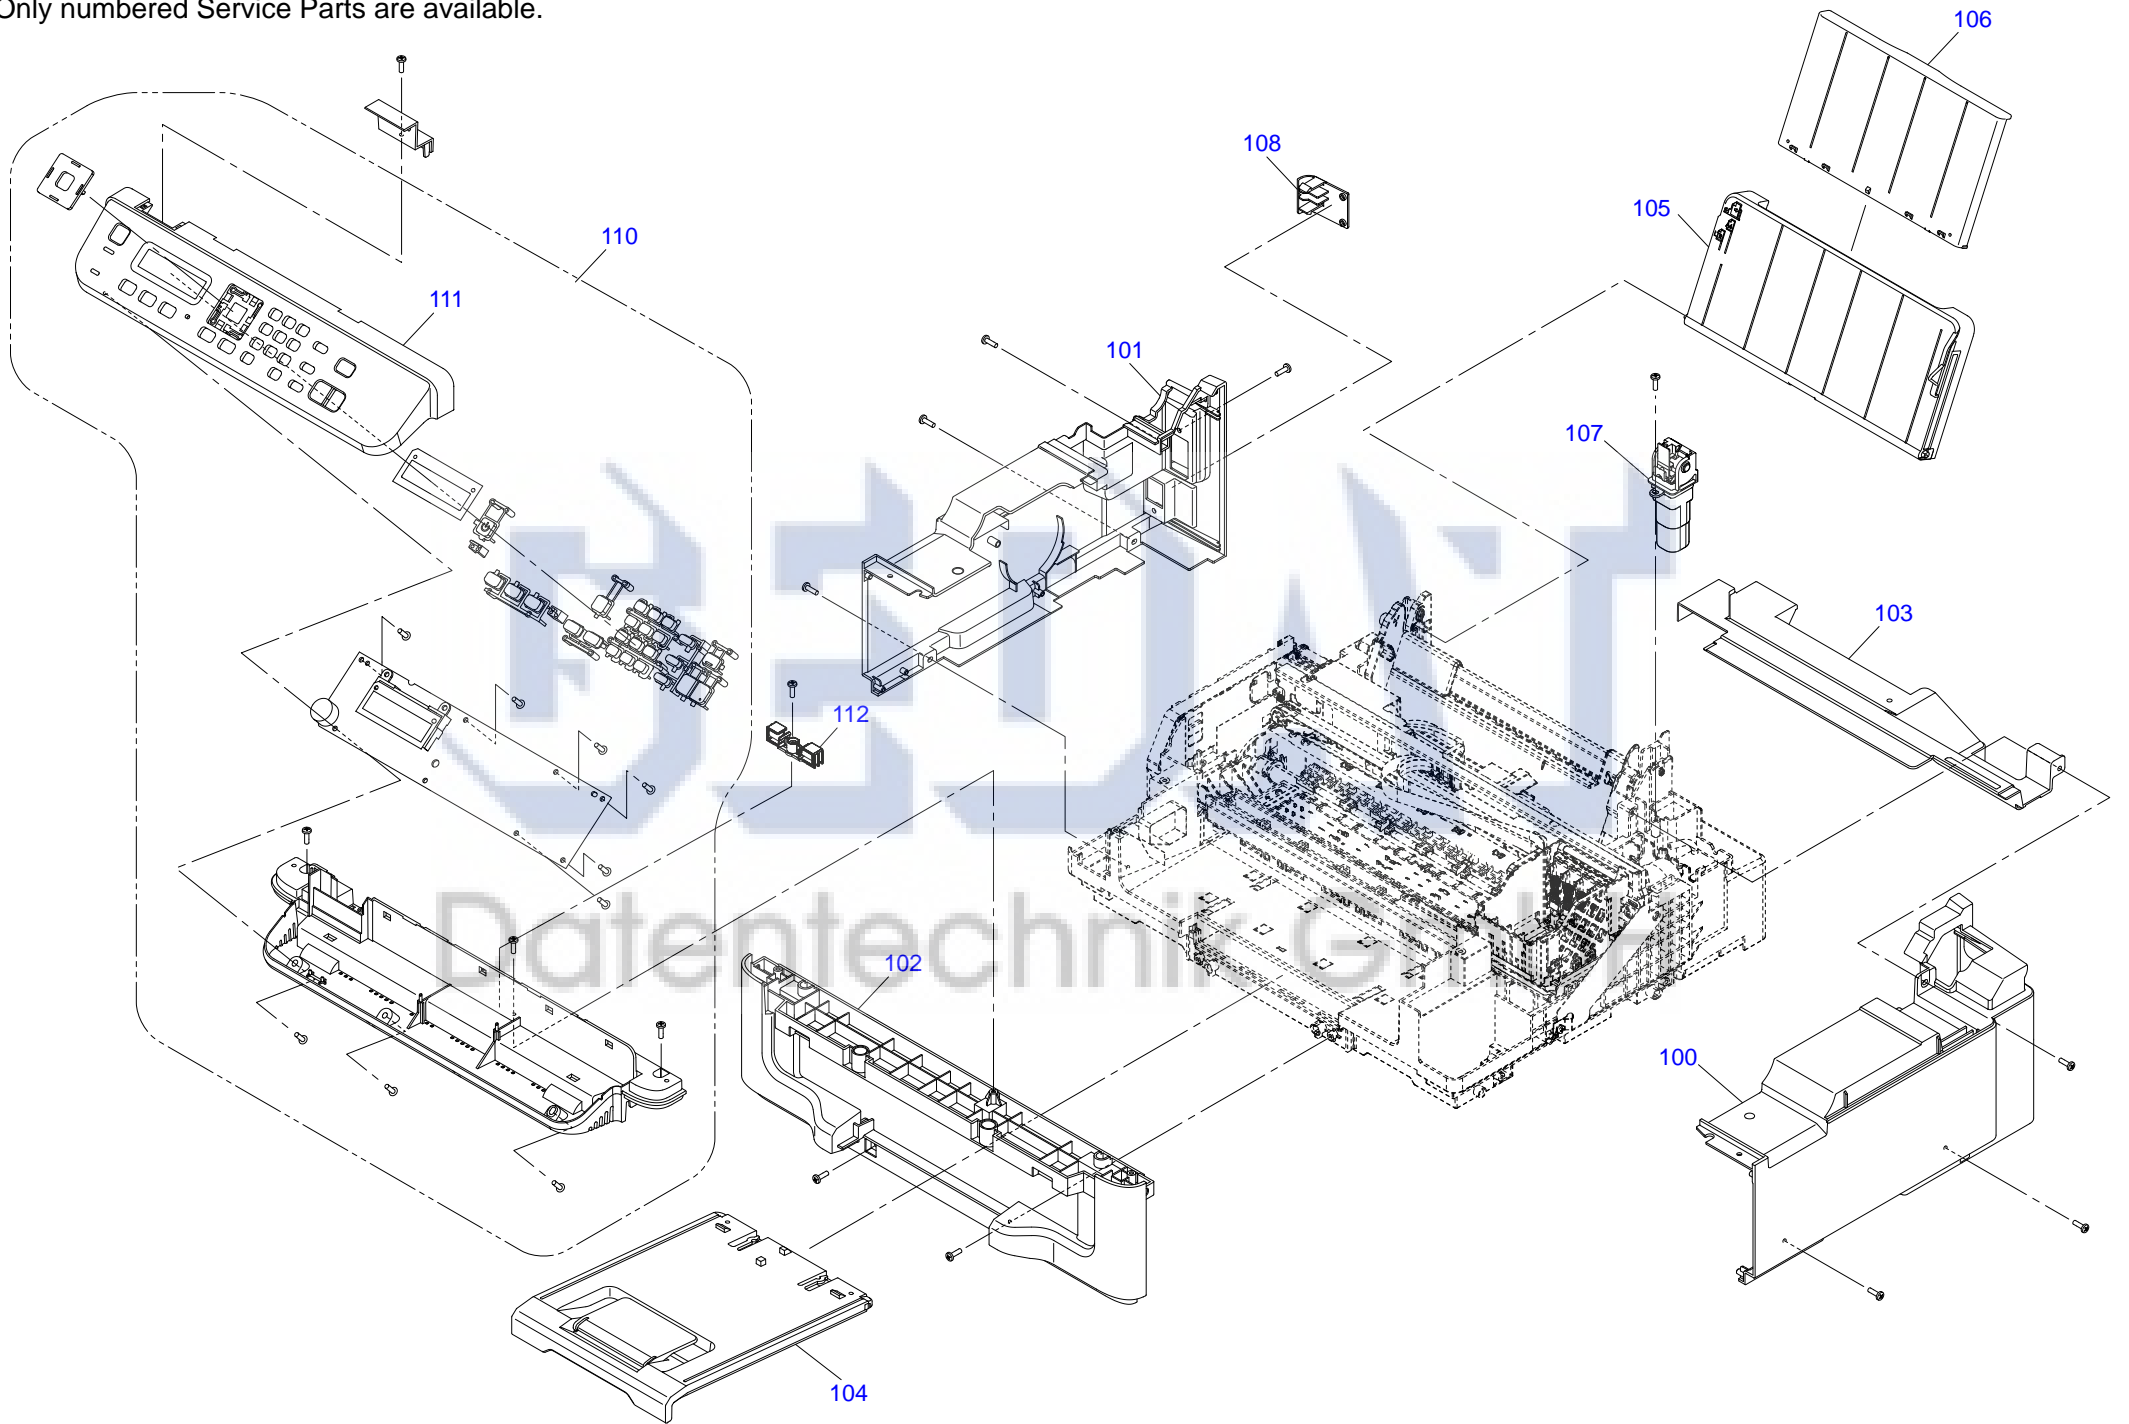

Only numbered Service Parts are available.

Datentechnik GmbH

Only numbered Service Parts are available.

Only numbered Service Parts are available.

Only numbered Service Parts are available.

WF-2510 / WF-2512

No.5 Rev.04 CC58-MECH-014B

Only numbered Service Parts are available.