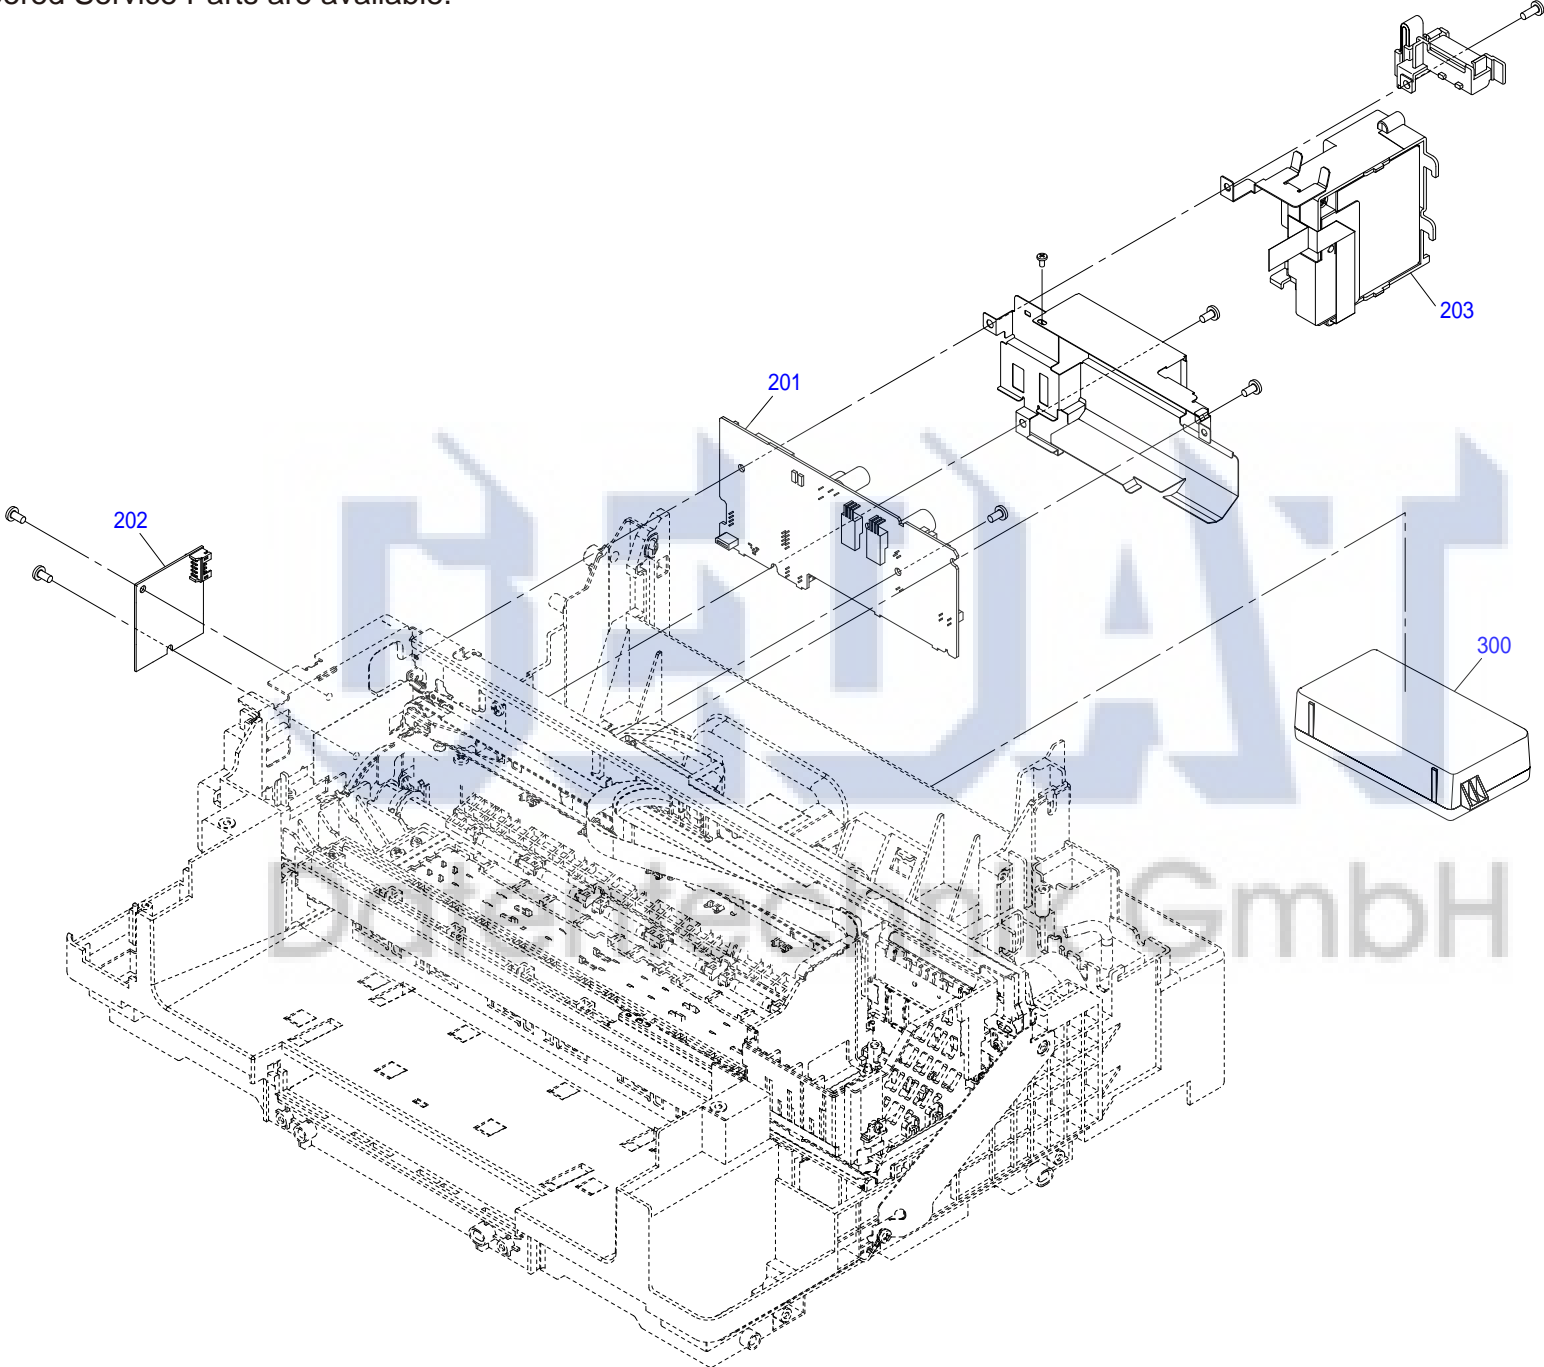

Only numbered Service Parts are available.

Datentechnik GmbH

Only numbered Service Parts are available.

Only numbered Service Parts are available.

Only numbered Service Parts are available.

WF-2510 / WF-2512

No.5 Rev.04 CC58-MECH-014B

Only numbered Service Parts are available.