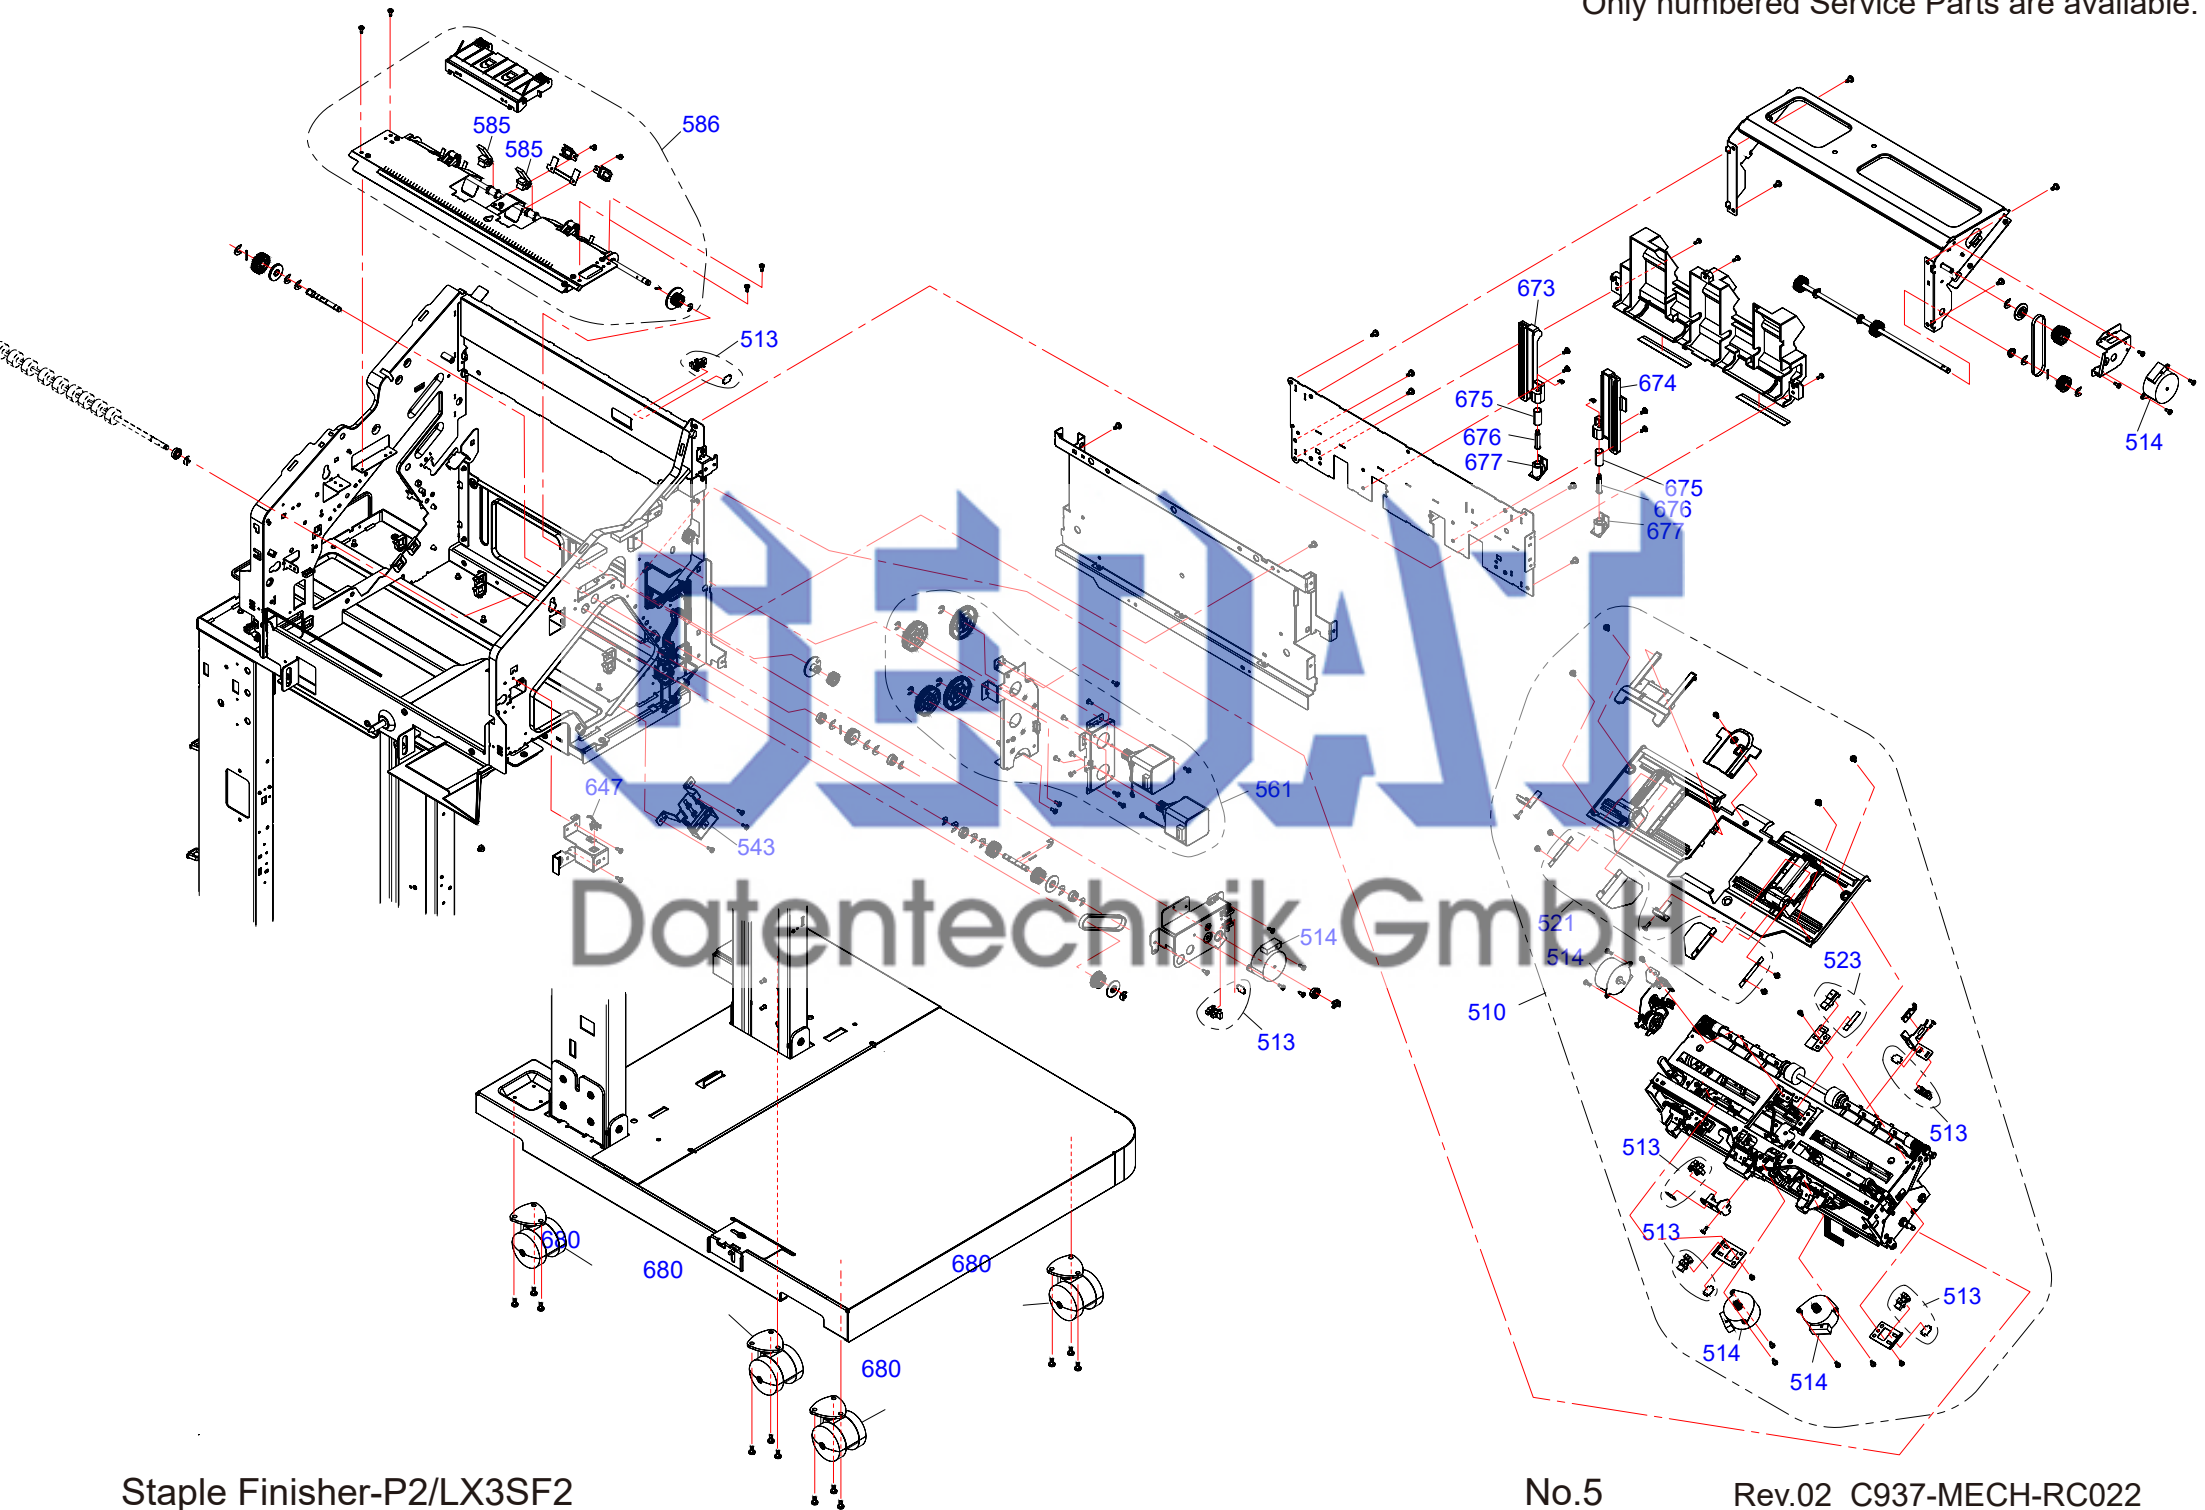

Only numbered Service Parts are available.

Only numbered Service Parts are available.

Only numbered Service Parts are available.

Only numbered Service Parts are available.

Only numbered Service Parts are available.

Only numbered Service Parts are available.

Staple Finisher-P2/LX3SF2

No.6

Rev.01 C937-MECH-RC031

Only numbered Service Parts are available.