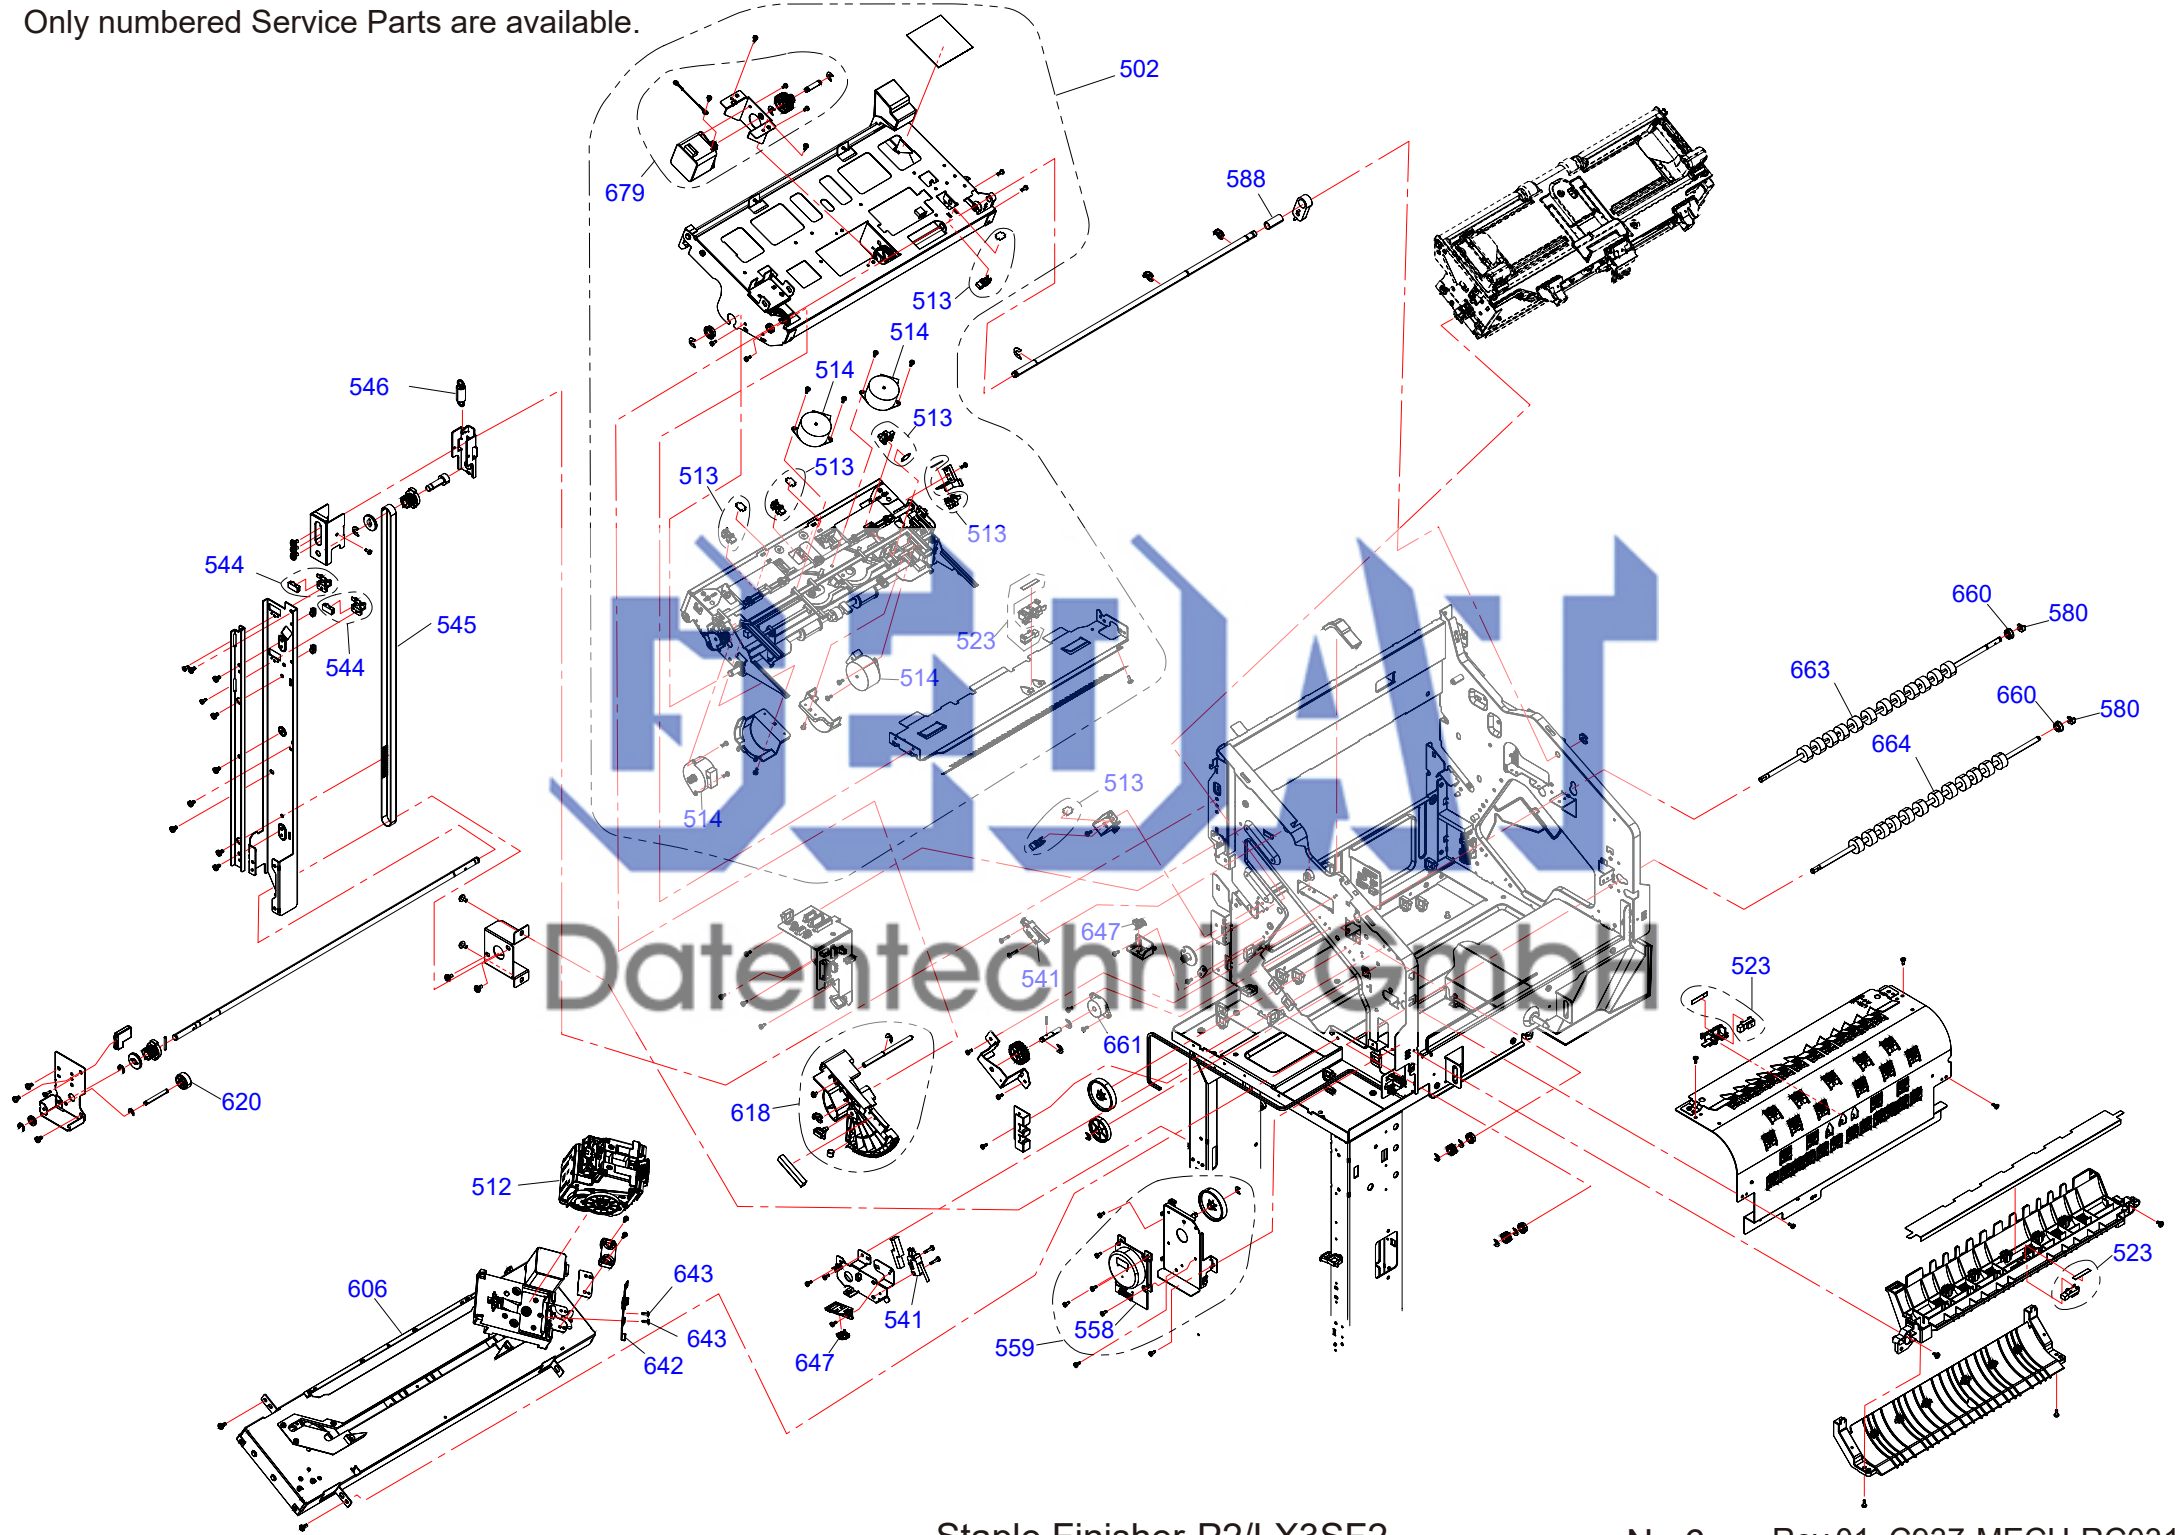

Only numbered Service Parts are available.

Staple Finisher-P2/LX3SF2

No.6

Rev.01 C937-MECH-RC031

Only numbered Service Parts are available.