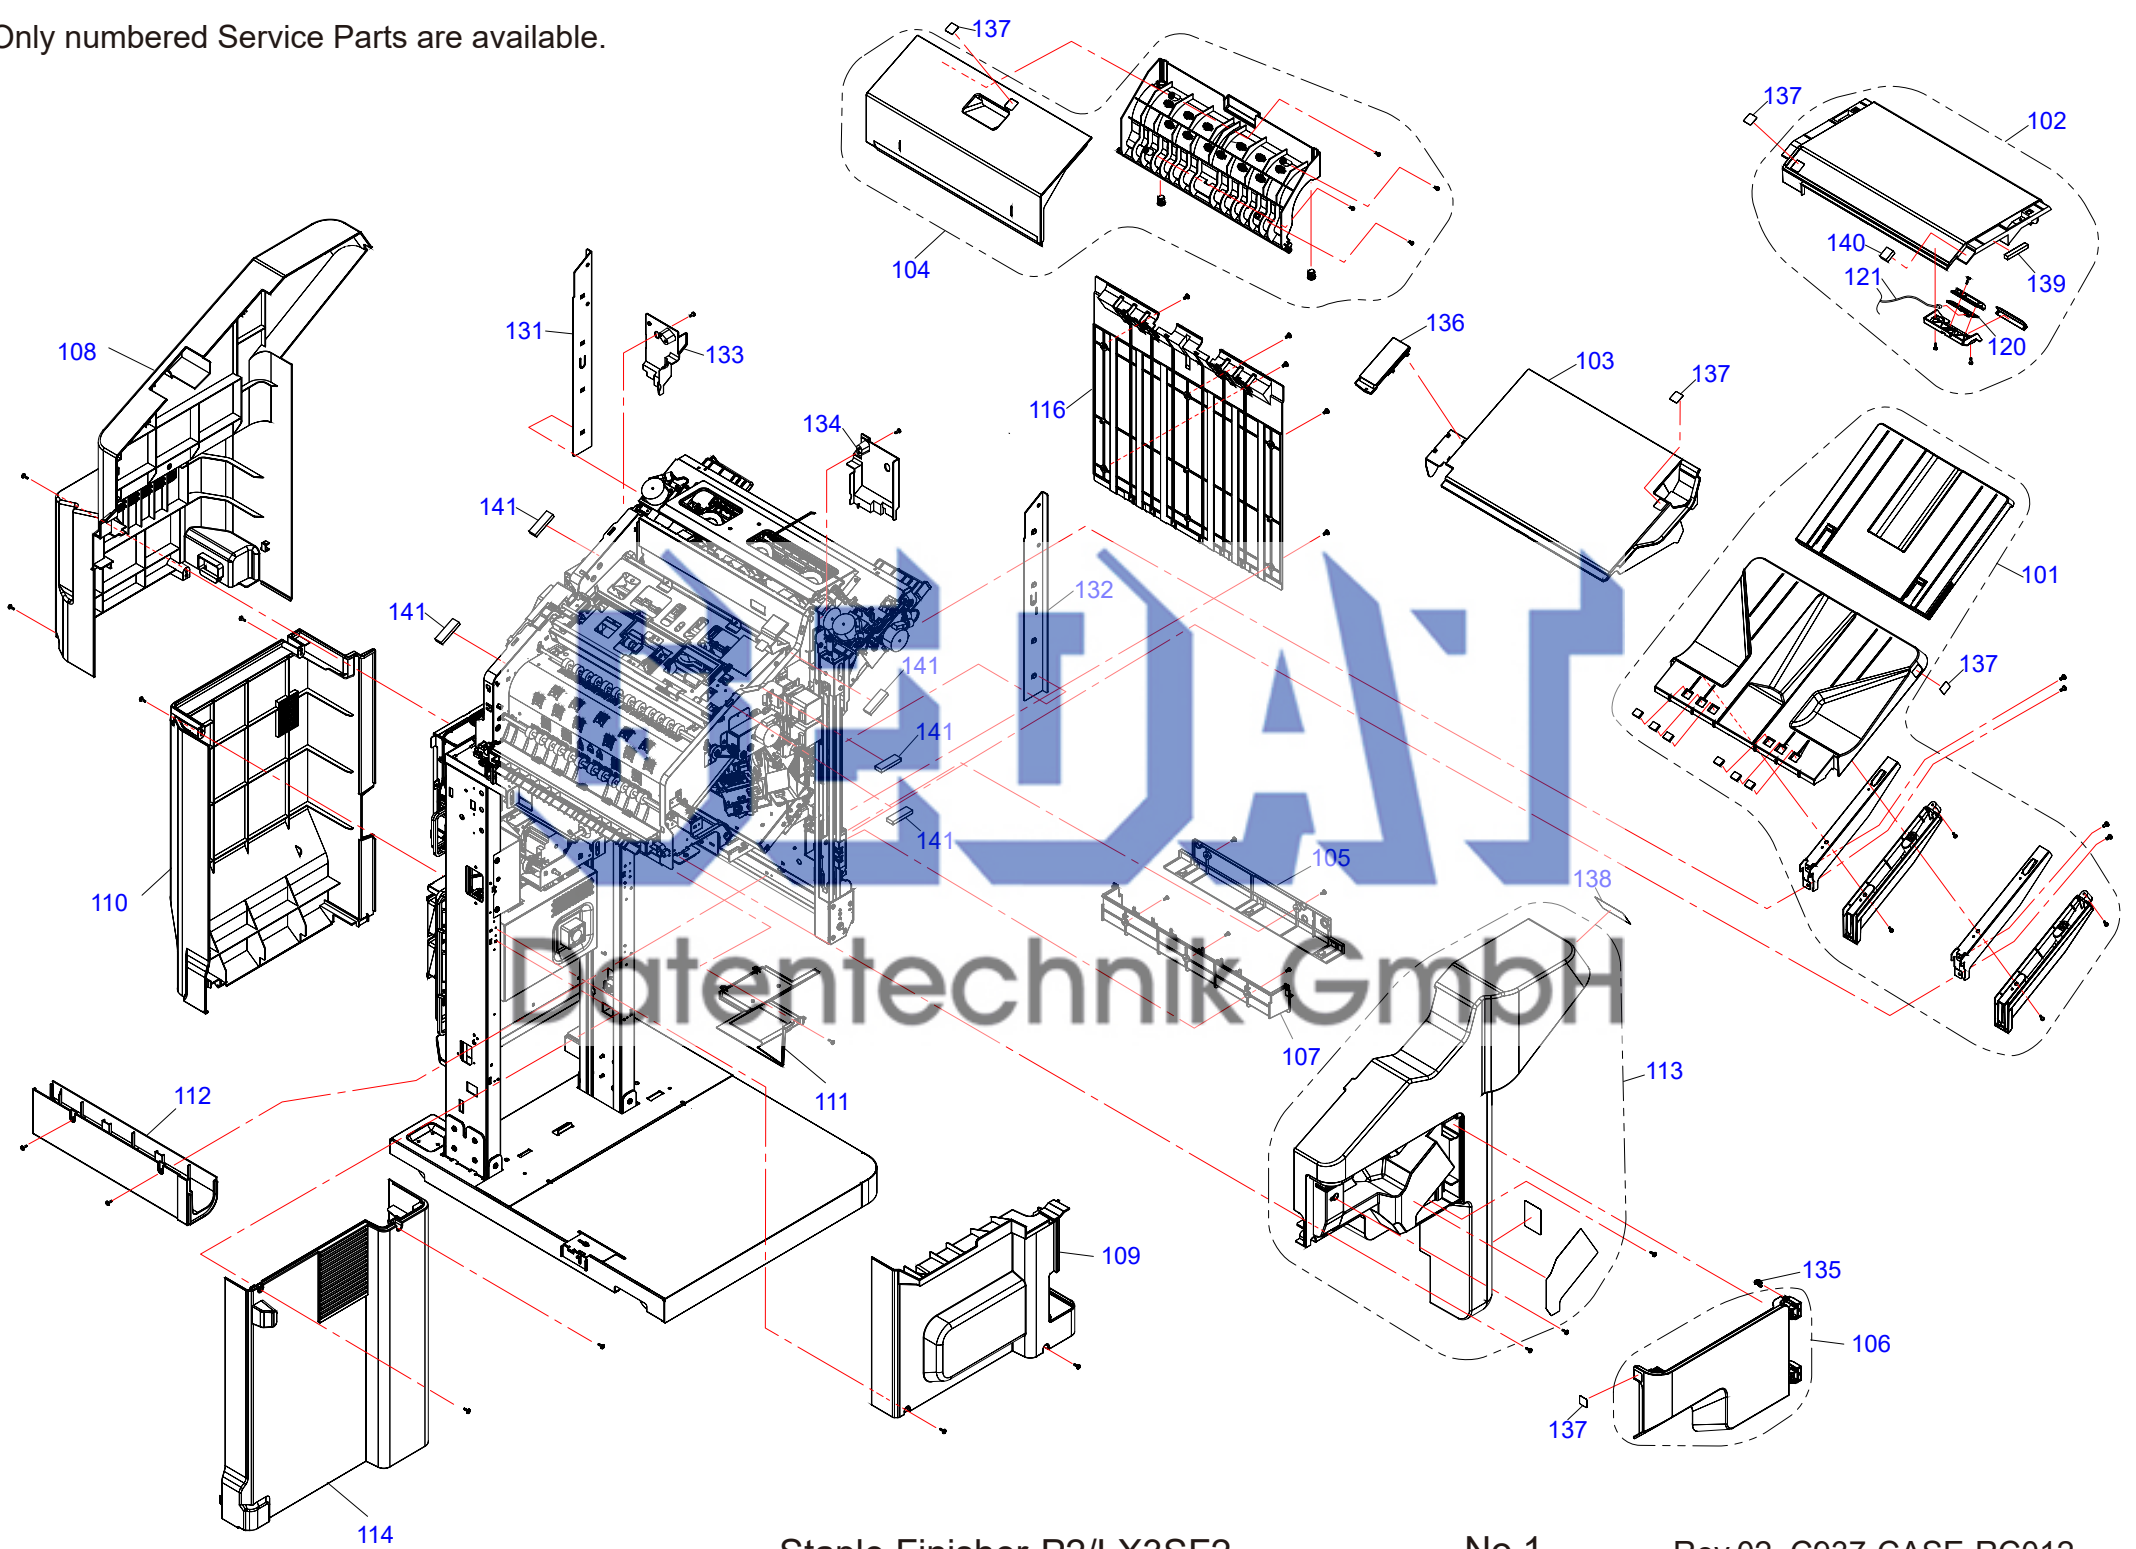

Only numbered Service Parts are available.

Only numbered Service Parts are available.

Only numbered Service Parts are available.

Only numbered Service Parts are available.

Only numbered Service Parts are available.

Only numbered Service Parts are available.

Staple Finisher-P2/LX3SF2

No.6

Rev.01 C937-MECH-RC031

Only numbered Service Parts are available.