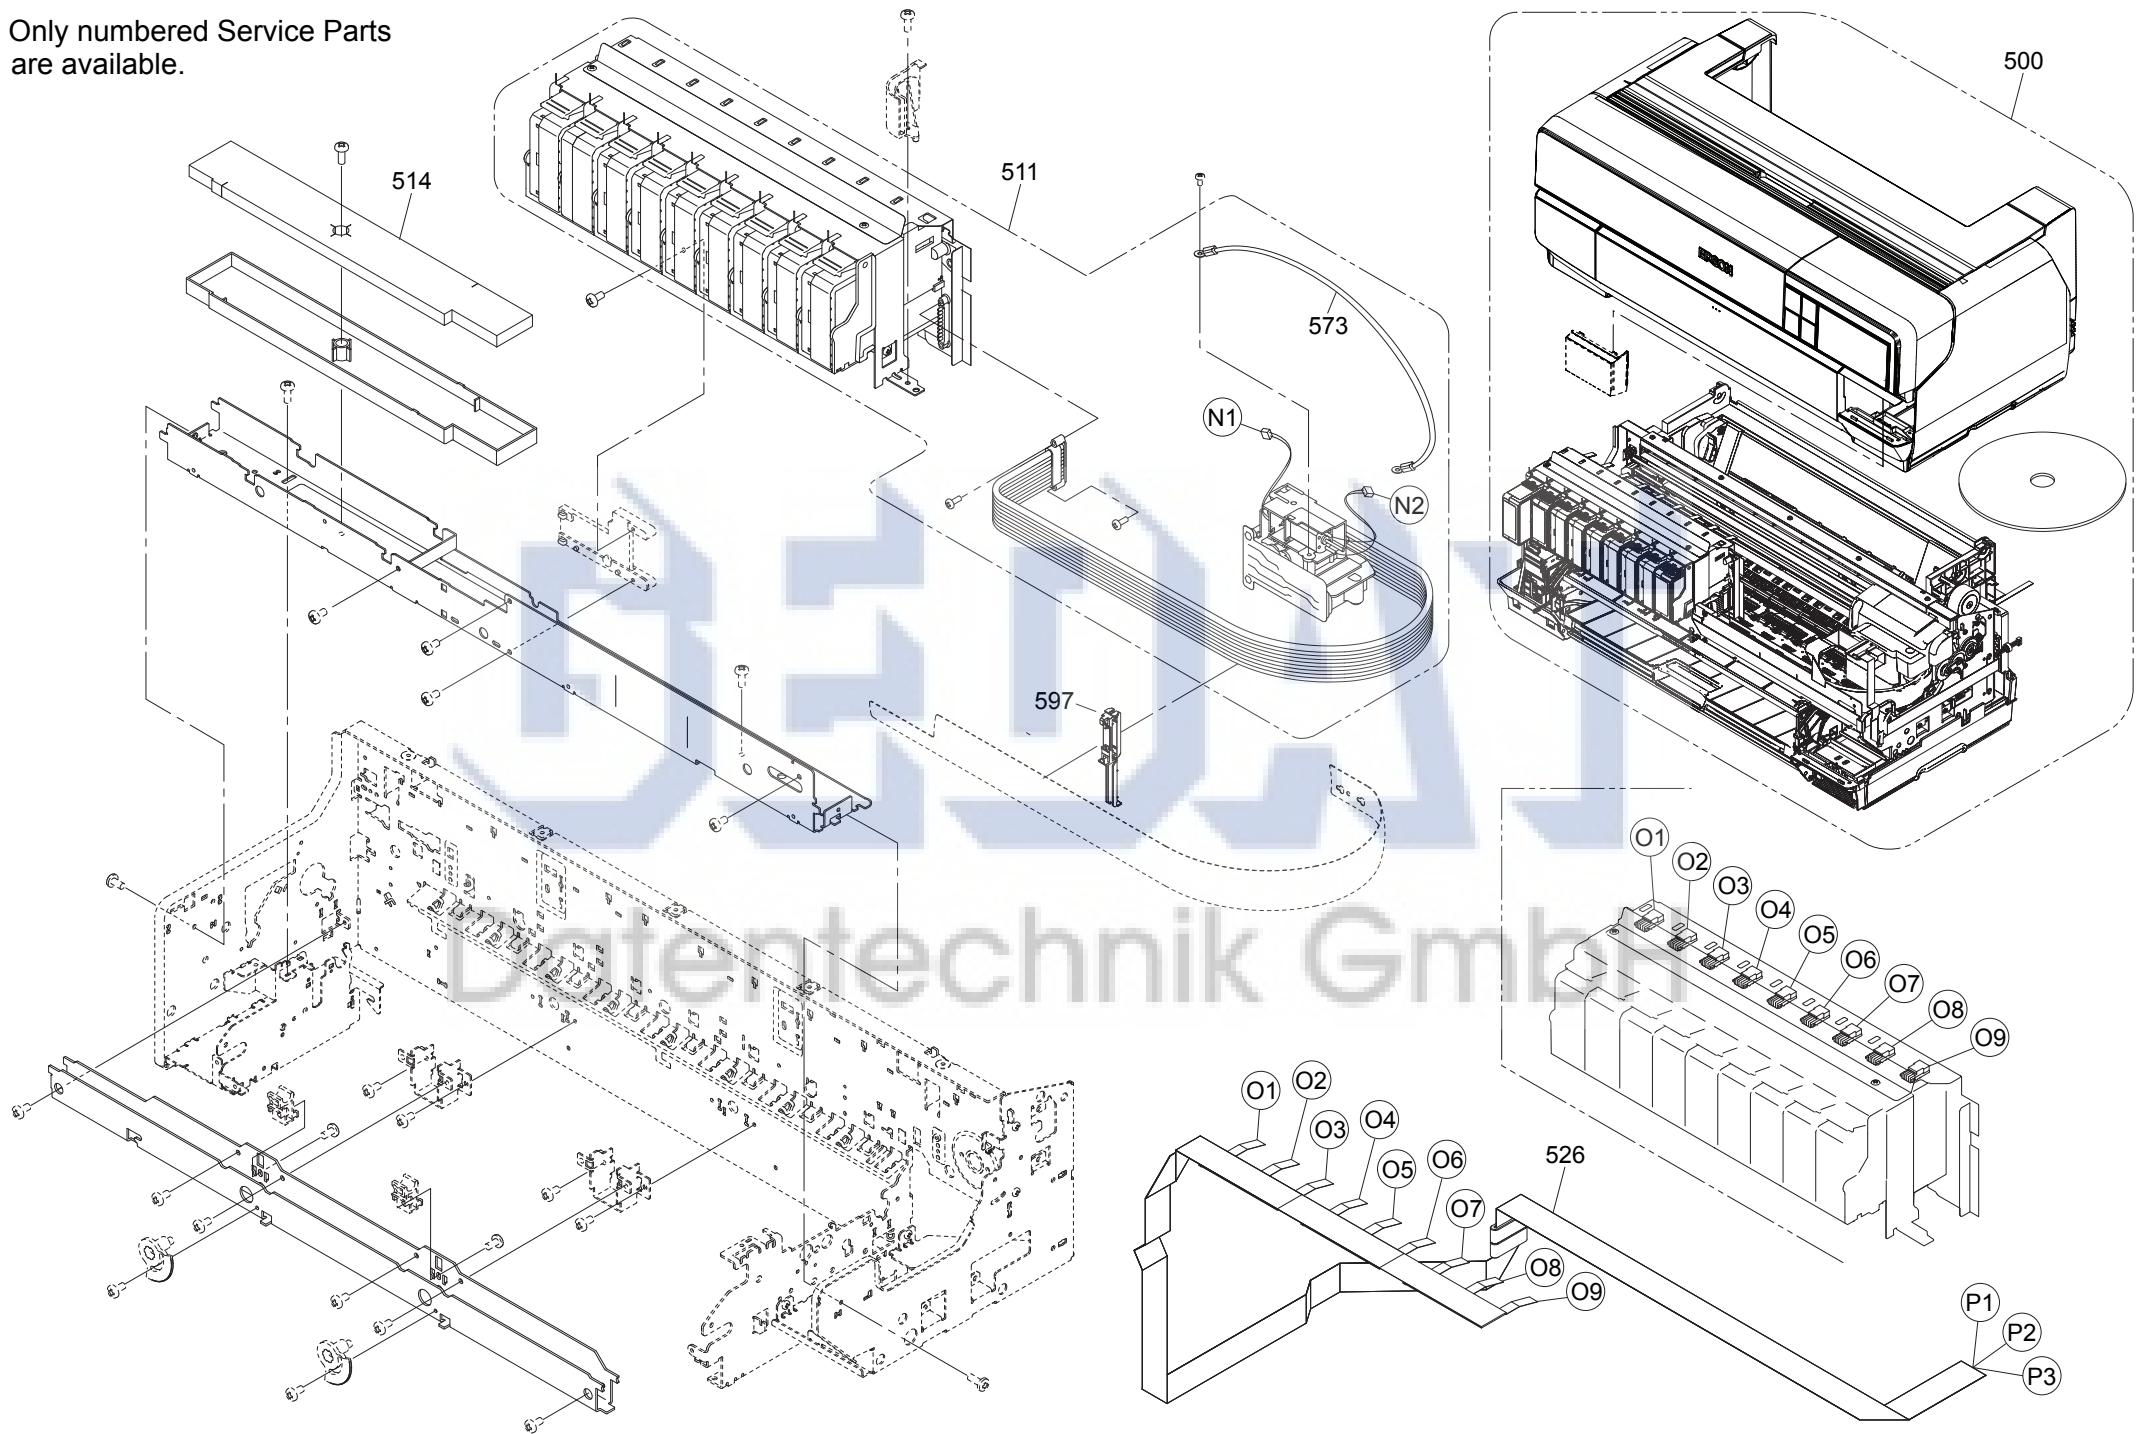

Only numbered Service Parts are available.

Only numbered Service Parts are available.

Only numbered Service Parts are available.

Only numbered Service Parts
are available.

SC-PX3V/SC-P800/SC-P807/SC-P808

No.4

Rev.01

CE22-MECH-011

Only numbered Service Parts are available.

Only numbered Service Parts
are available.

Only numbered Service Parts are available.

SC-PX3V/SC-P800/SC-P807/SC-P808

No.7

Rev.01

CE22-MECH-041

Only numbered Service Parts are available.