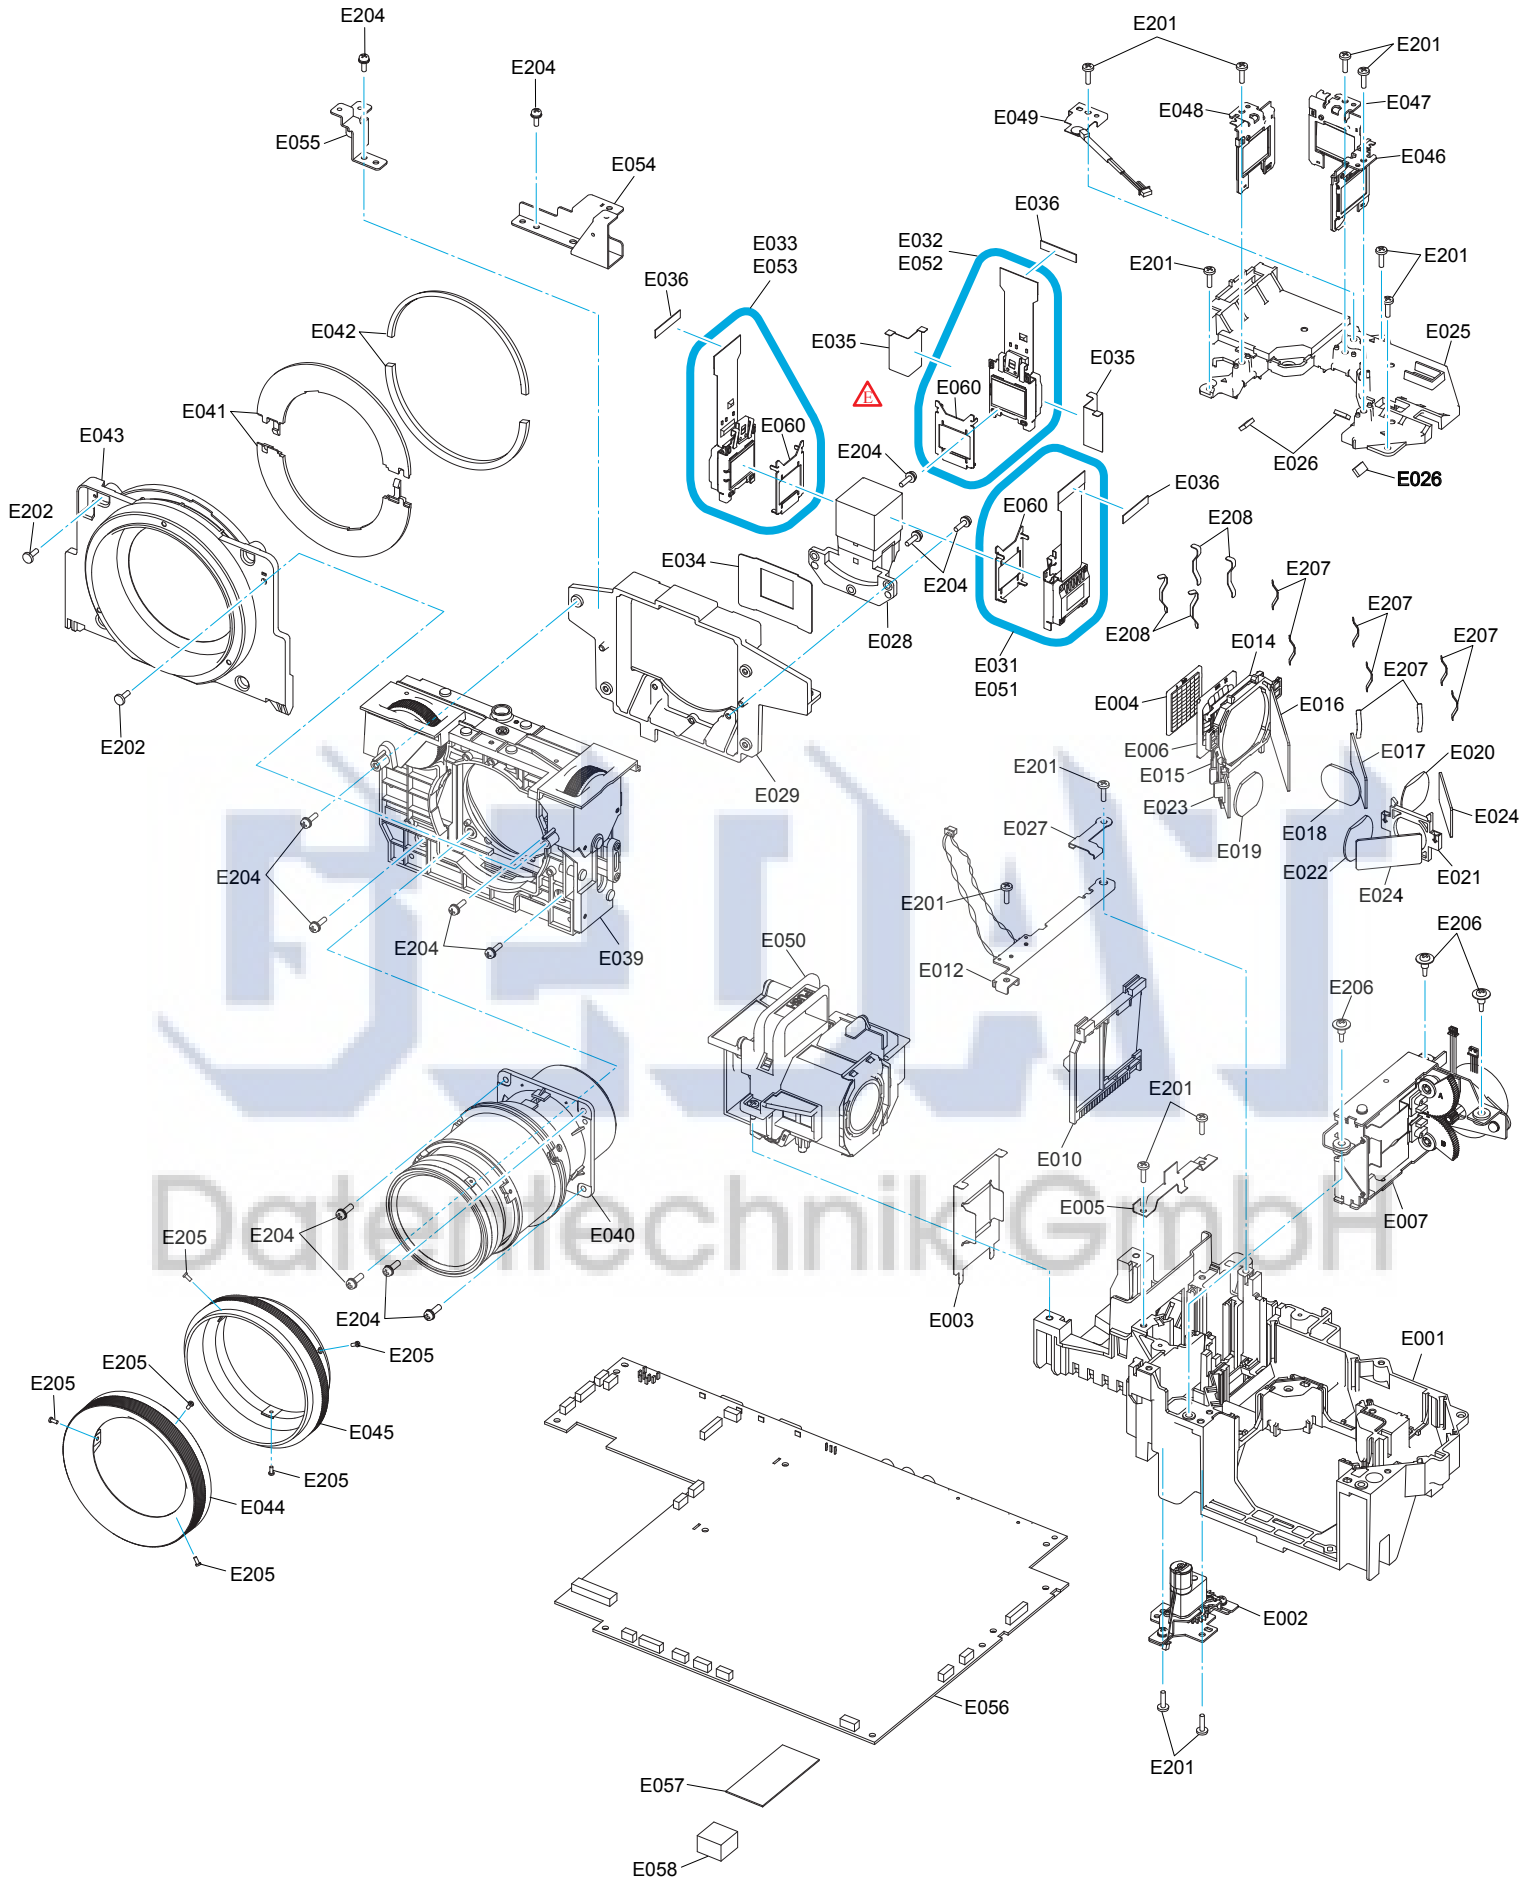

	Addition of 0201	E
	Addition of 0591, 0592, 0611, 0612 and 0841	D
	Deletion of 0490	C
	<i>History</i>	<i>Rev.No.</i>
Model Name	EH-TW3000	

	Addition of E060	E
	Deletion of E009	D
	Deletion of E011	C
	The whole was reviewed.	B
	First Release	A
	<i>History</i>	<i>Rev.No.</i>
<i>Model Name</i>	EH-TW3000	