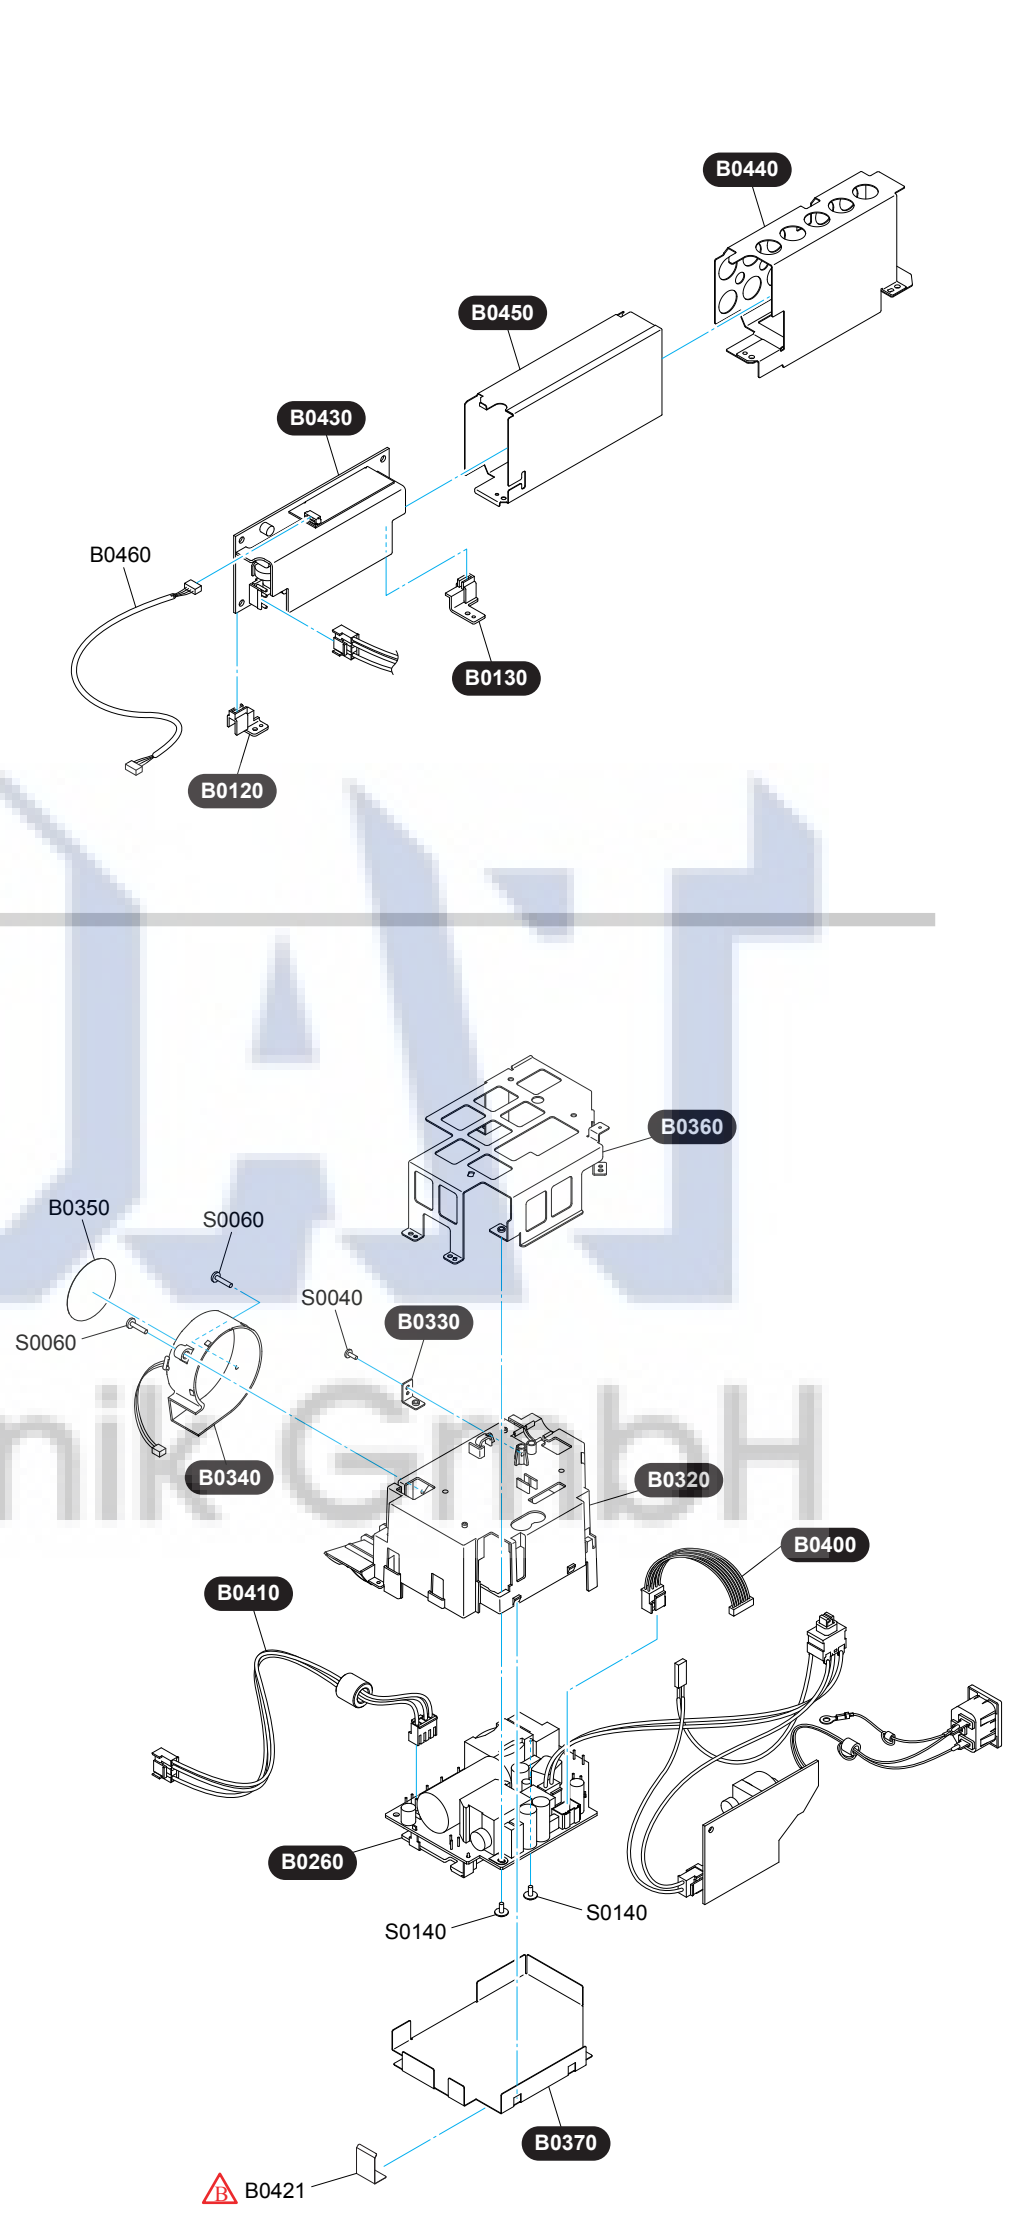

	Addition of Ref #B0421.	B
	First Release	A
	History	Rev.No.
Model Name	EB-92/93/95/96W/900/910W/905/915W/925	

	Addition of Ref #B0421.	B
	First Release	A
	History	Rev.No.
Model Name	EB-92/93/95/96W/900/910W/905/915W/925	

	Addition of Ref #B0421.	B
	First Release	A
	History	Rev.No.
Model Name	EB-92/93/95/96W/900/910W/905/915W/925	

Note : The combination of the Power Supply and Ballast varies among models.

	Addition of Ref #B0421.	B
	First Release	A
	<i>History</i>	<i>Rev.No.</i>
Model Name	EB-92/93/95/96W/900/910W/905/915W/925	