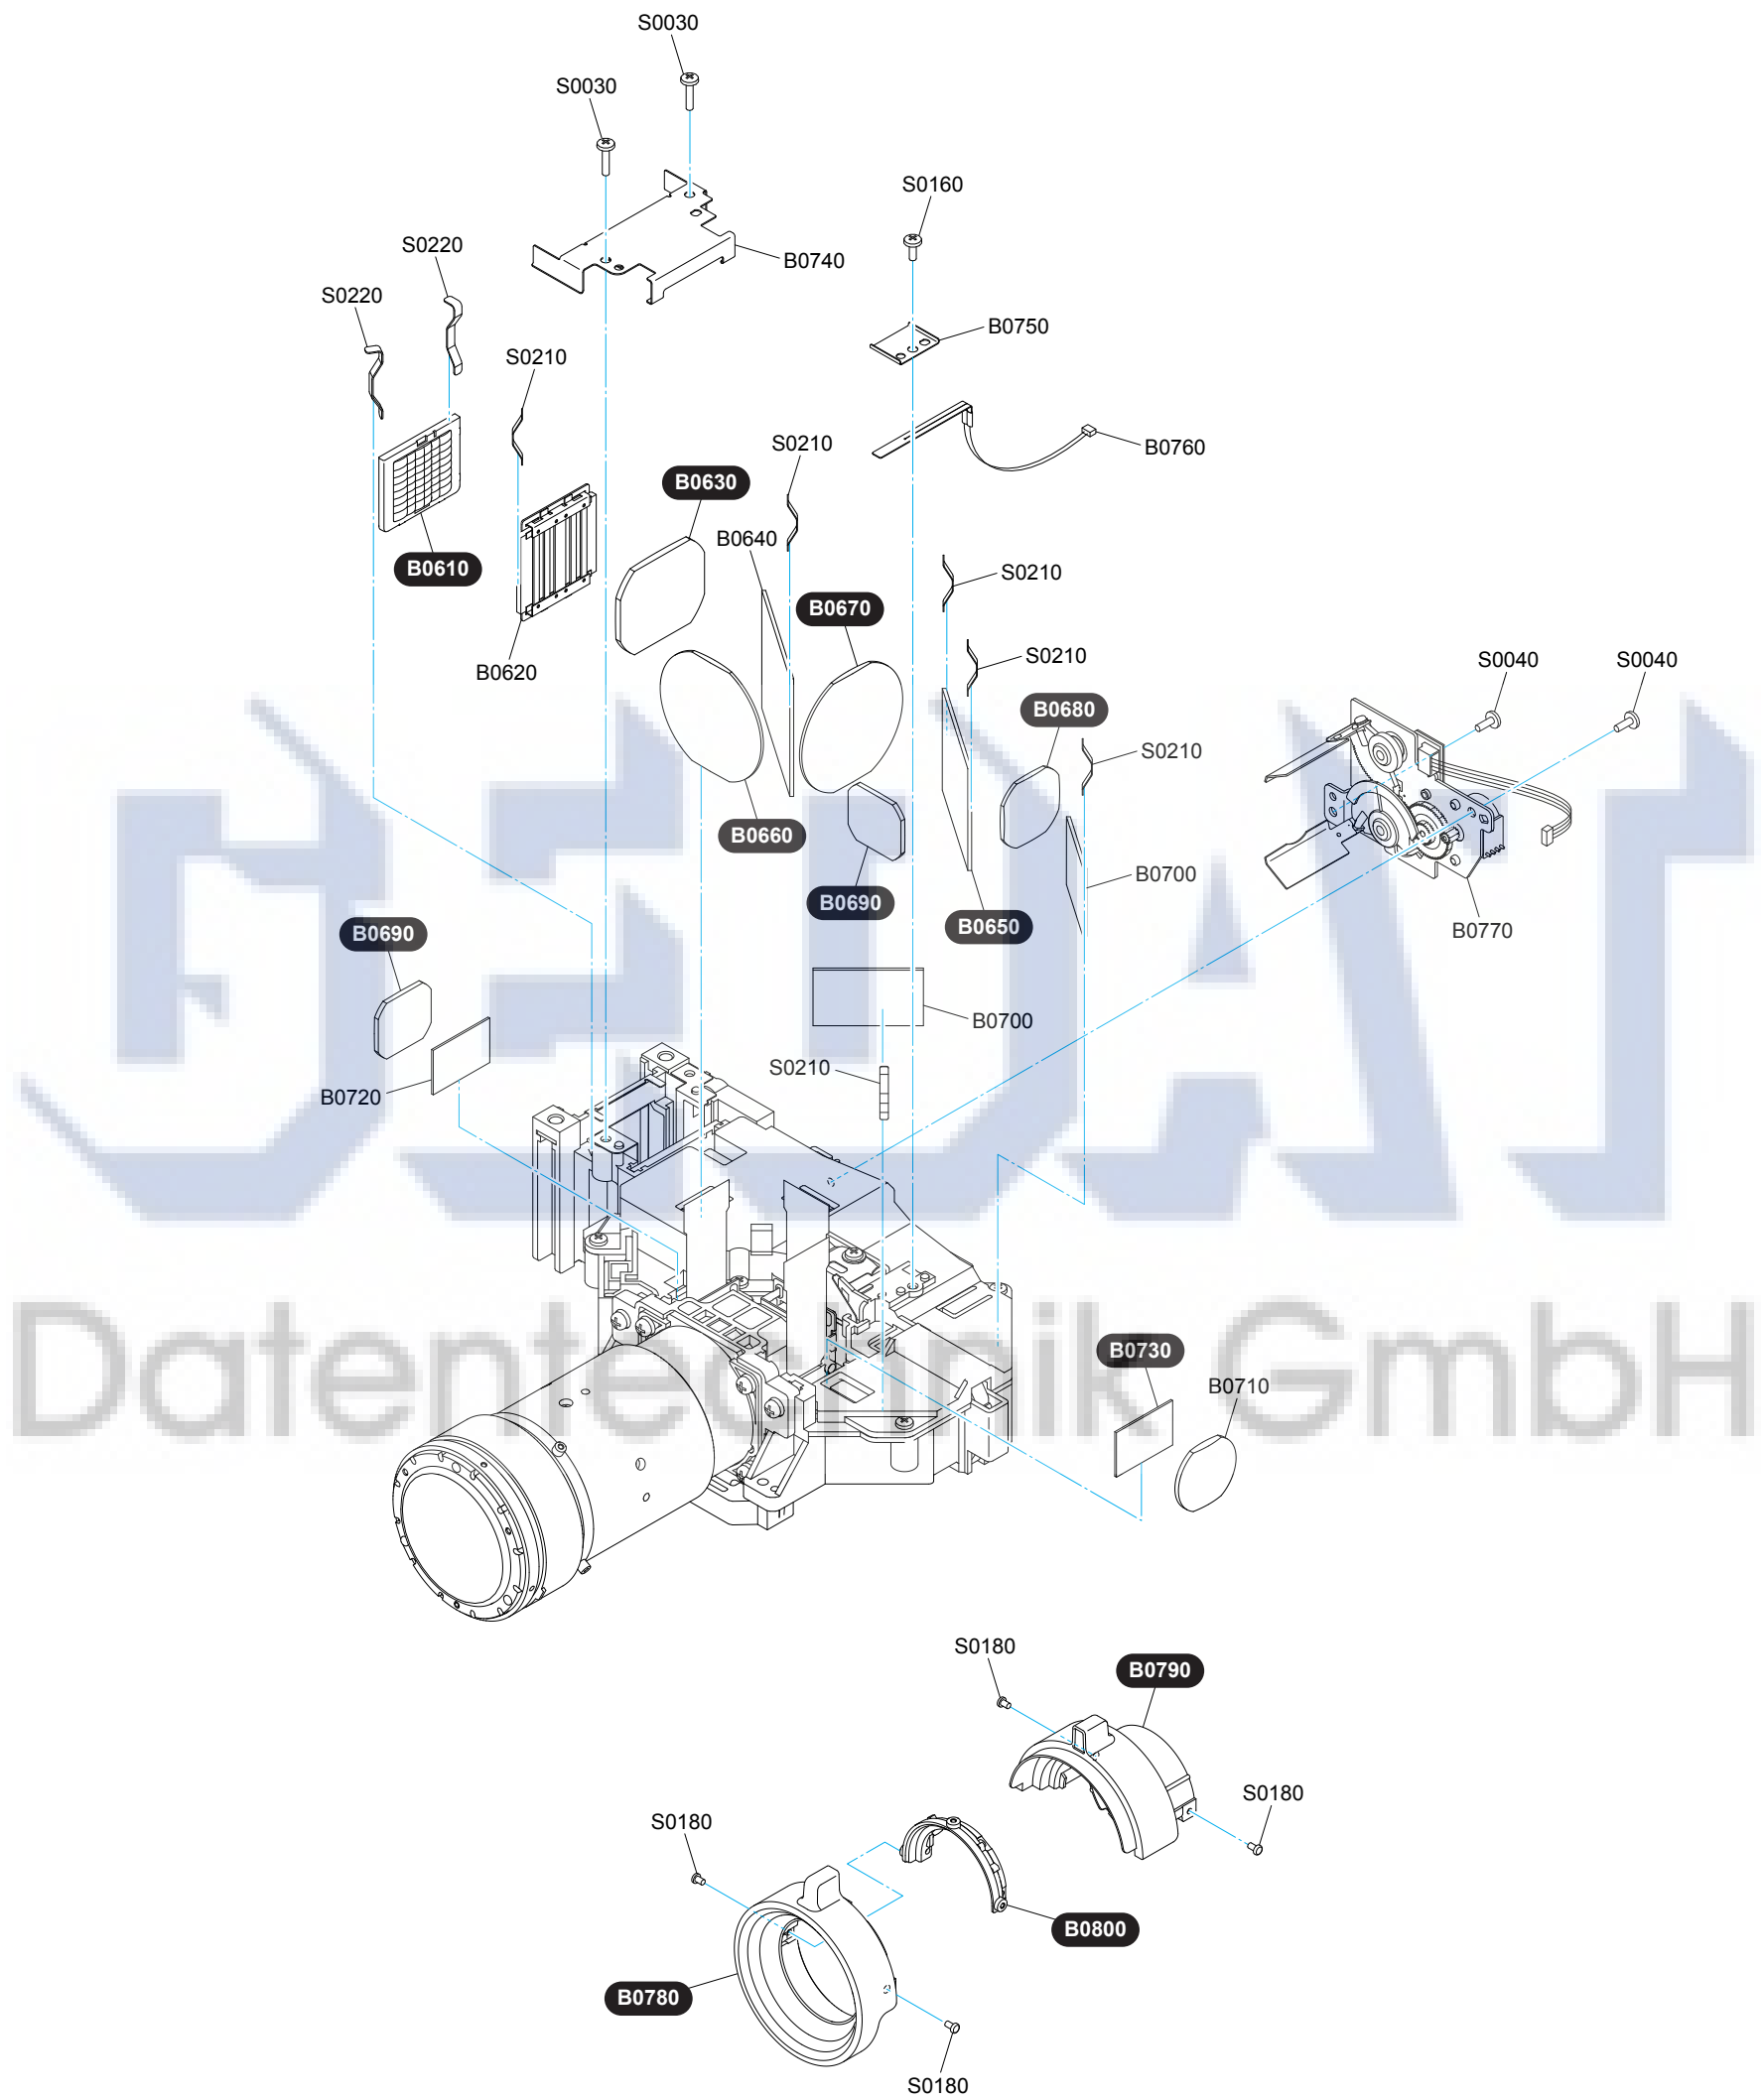

	Addition of Ref #B0421.	B
	First Release	A
	History	Rev.No.
Model Name	EB-92/93/95/96W/900/910W/905/915W/925	

	Addition of Ref #B0421.	B
	First Release	A
	History	Rev.No.
Model Name	EB-92/93/95/96W/900/910W/905/915W/925	

	Addition of Ref #B0421.	B
	First Release	A
	History	Rev.No.
Model Name	EB-92/93/95/96W/900/910W/905/915W/925	

Note : The combination of the Power Supply and Ballast varies among models.

	Addition of Ref #B0421.	B
	First Release	A
	<i>History</i>	<i>Rev.No.</i>
Model Name	EB-92/93/95/96W/900/910W/905/915W/925	