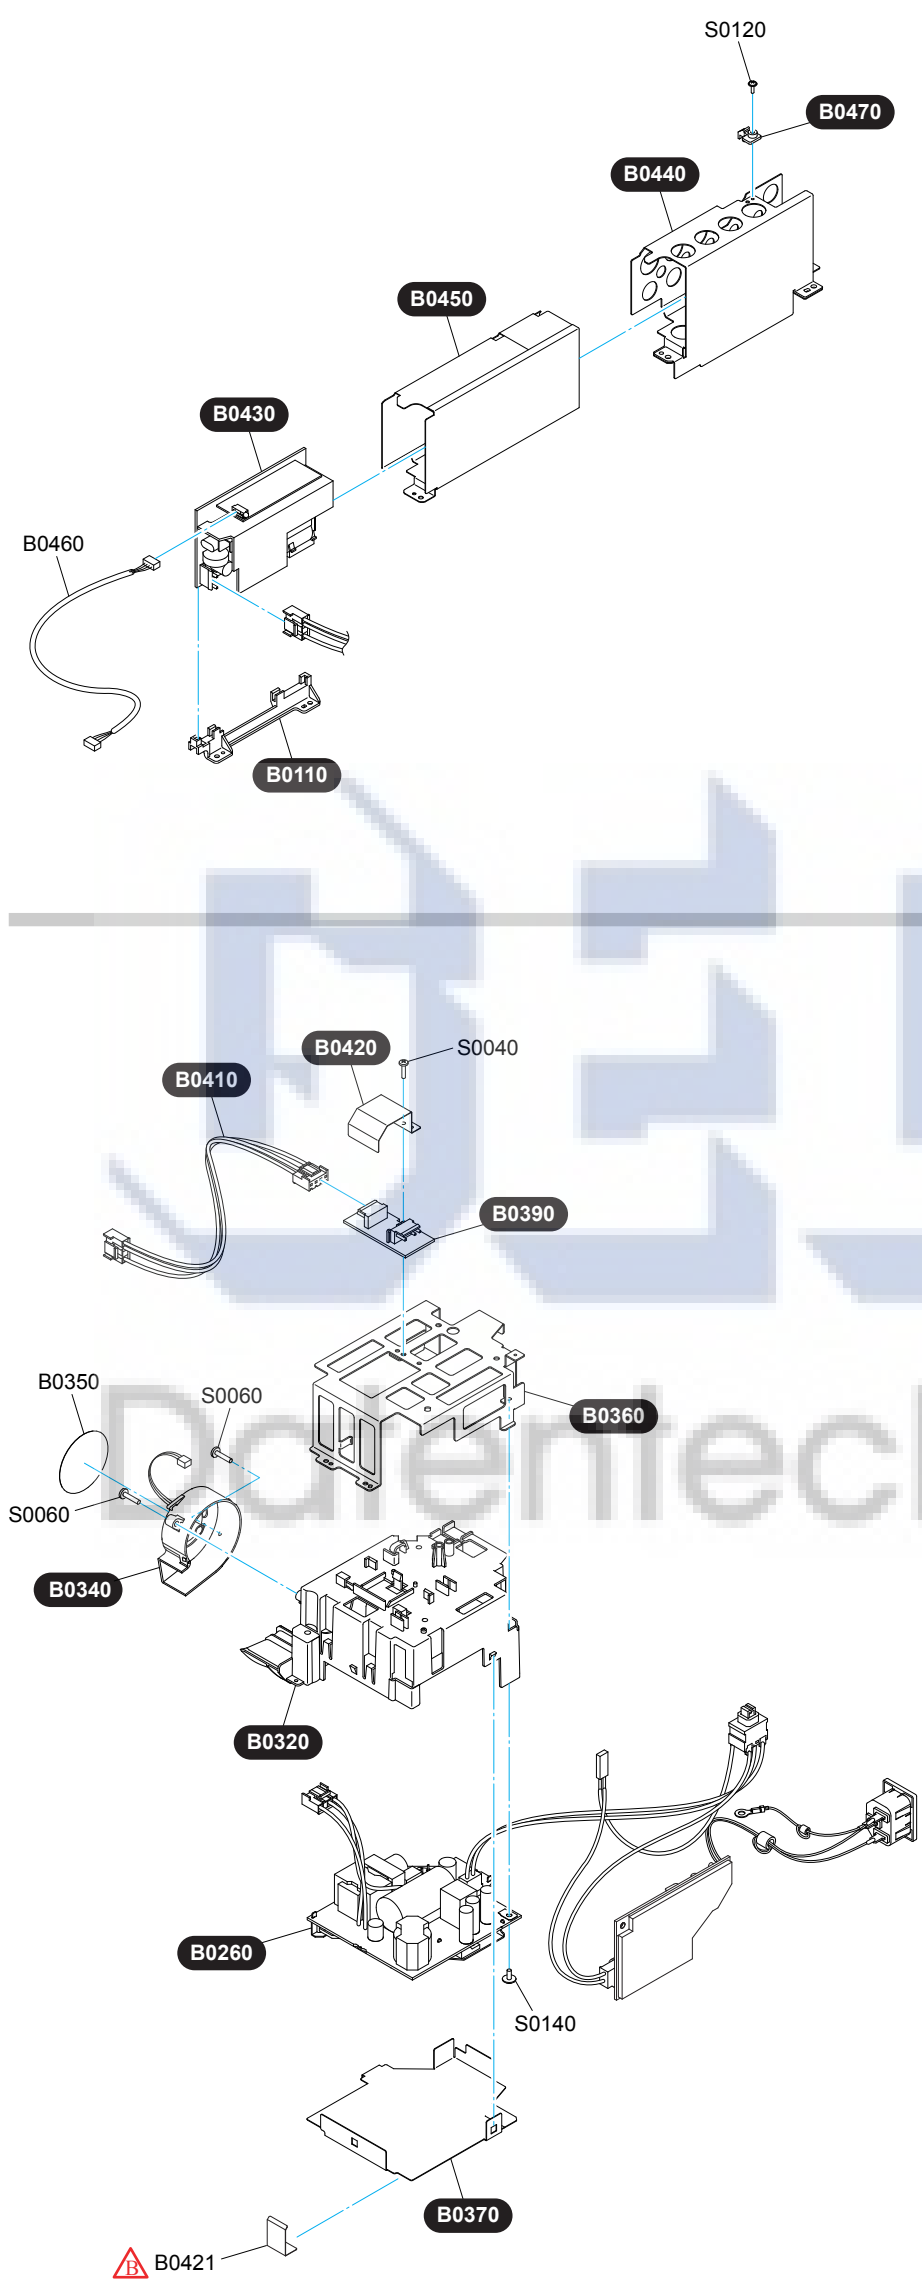

	Addition of Ref #B0421.	B
	First Release	A
	History	Rev.No.
Model Name	EB-92/93/95/96W/900/910W/905/915W/925	

	Addition of Ref #B0421.	B
	First Release	A
	History	Rev.No.
Model Name	EB-92/93/95/96W/900/910W/905/915W/925	

	Addition of Ref #B0421.	B
	First Release	A
	History	Rev.No.
Model Name	EB-92/93/95/96W/900/910W/905/915W/925	

Note : The combination of the Power Supply and Ballast varies among models.

	Addition of Ref #B0421.	B
	First Release	A
	<i>History</i>	<i>Rev.No.</i>
Model Name	EB-92/93/95/96W/900/910W/905/915W/925	