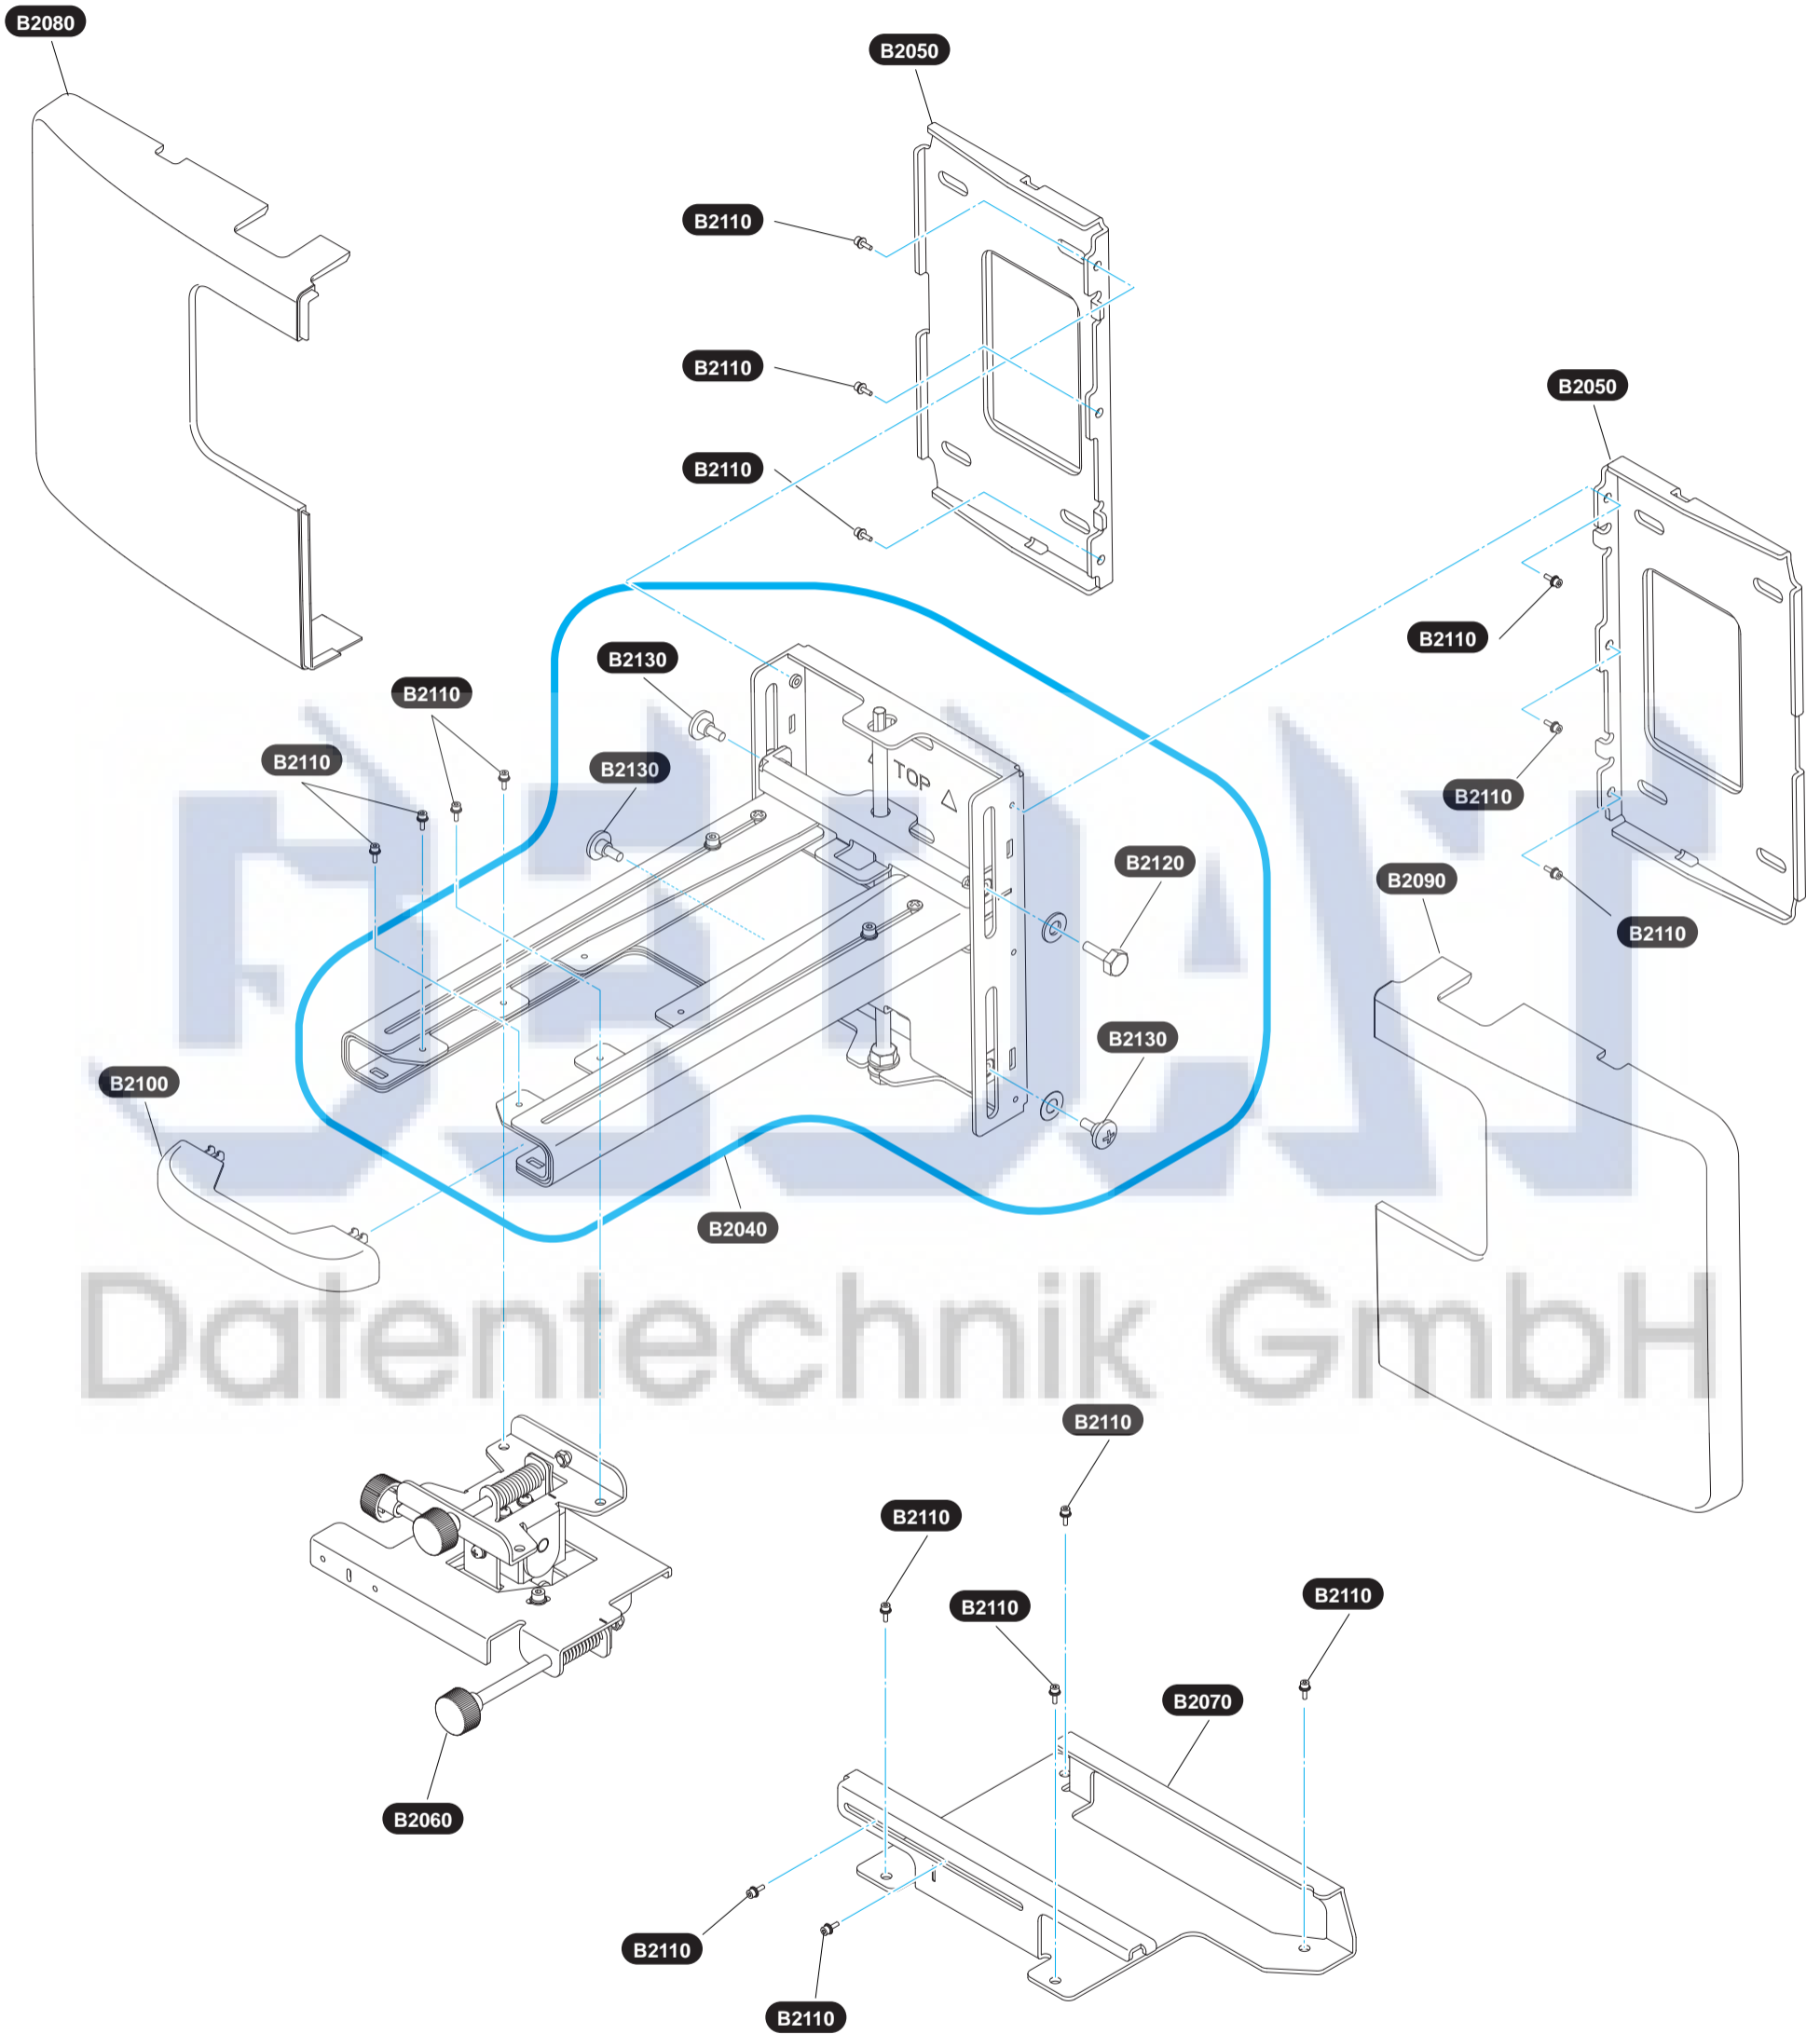

Addition of B0242, B0820, B0840, B2015, B2025, P0170, P0180 and P0190. Change in number of B1230		B
First Release		A
History		Rev.No.
Model Name	EB-485Wi/475Wi/485W/475W/470/480/480i	

Datentechnik GmbH

Addition of B0242, B0820, B0840, B2015, B2025, P0170, P0180 and P0190. Change in number of B1230		B
First Release		A
History		Rev.No.
Model Name	EB-485Wi/475Wi/485W/475W/470/480/480i	