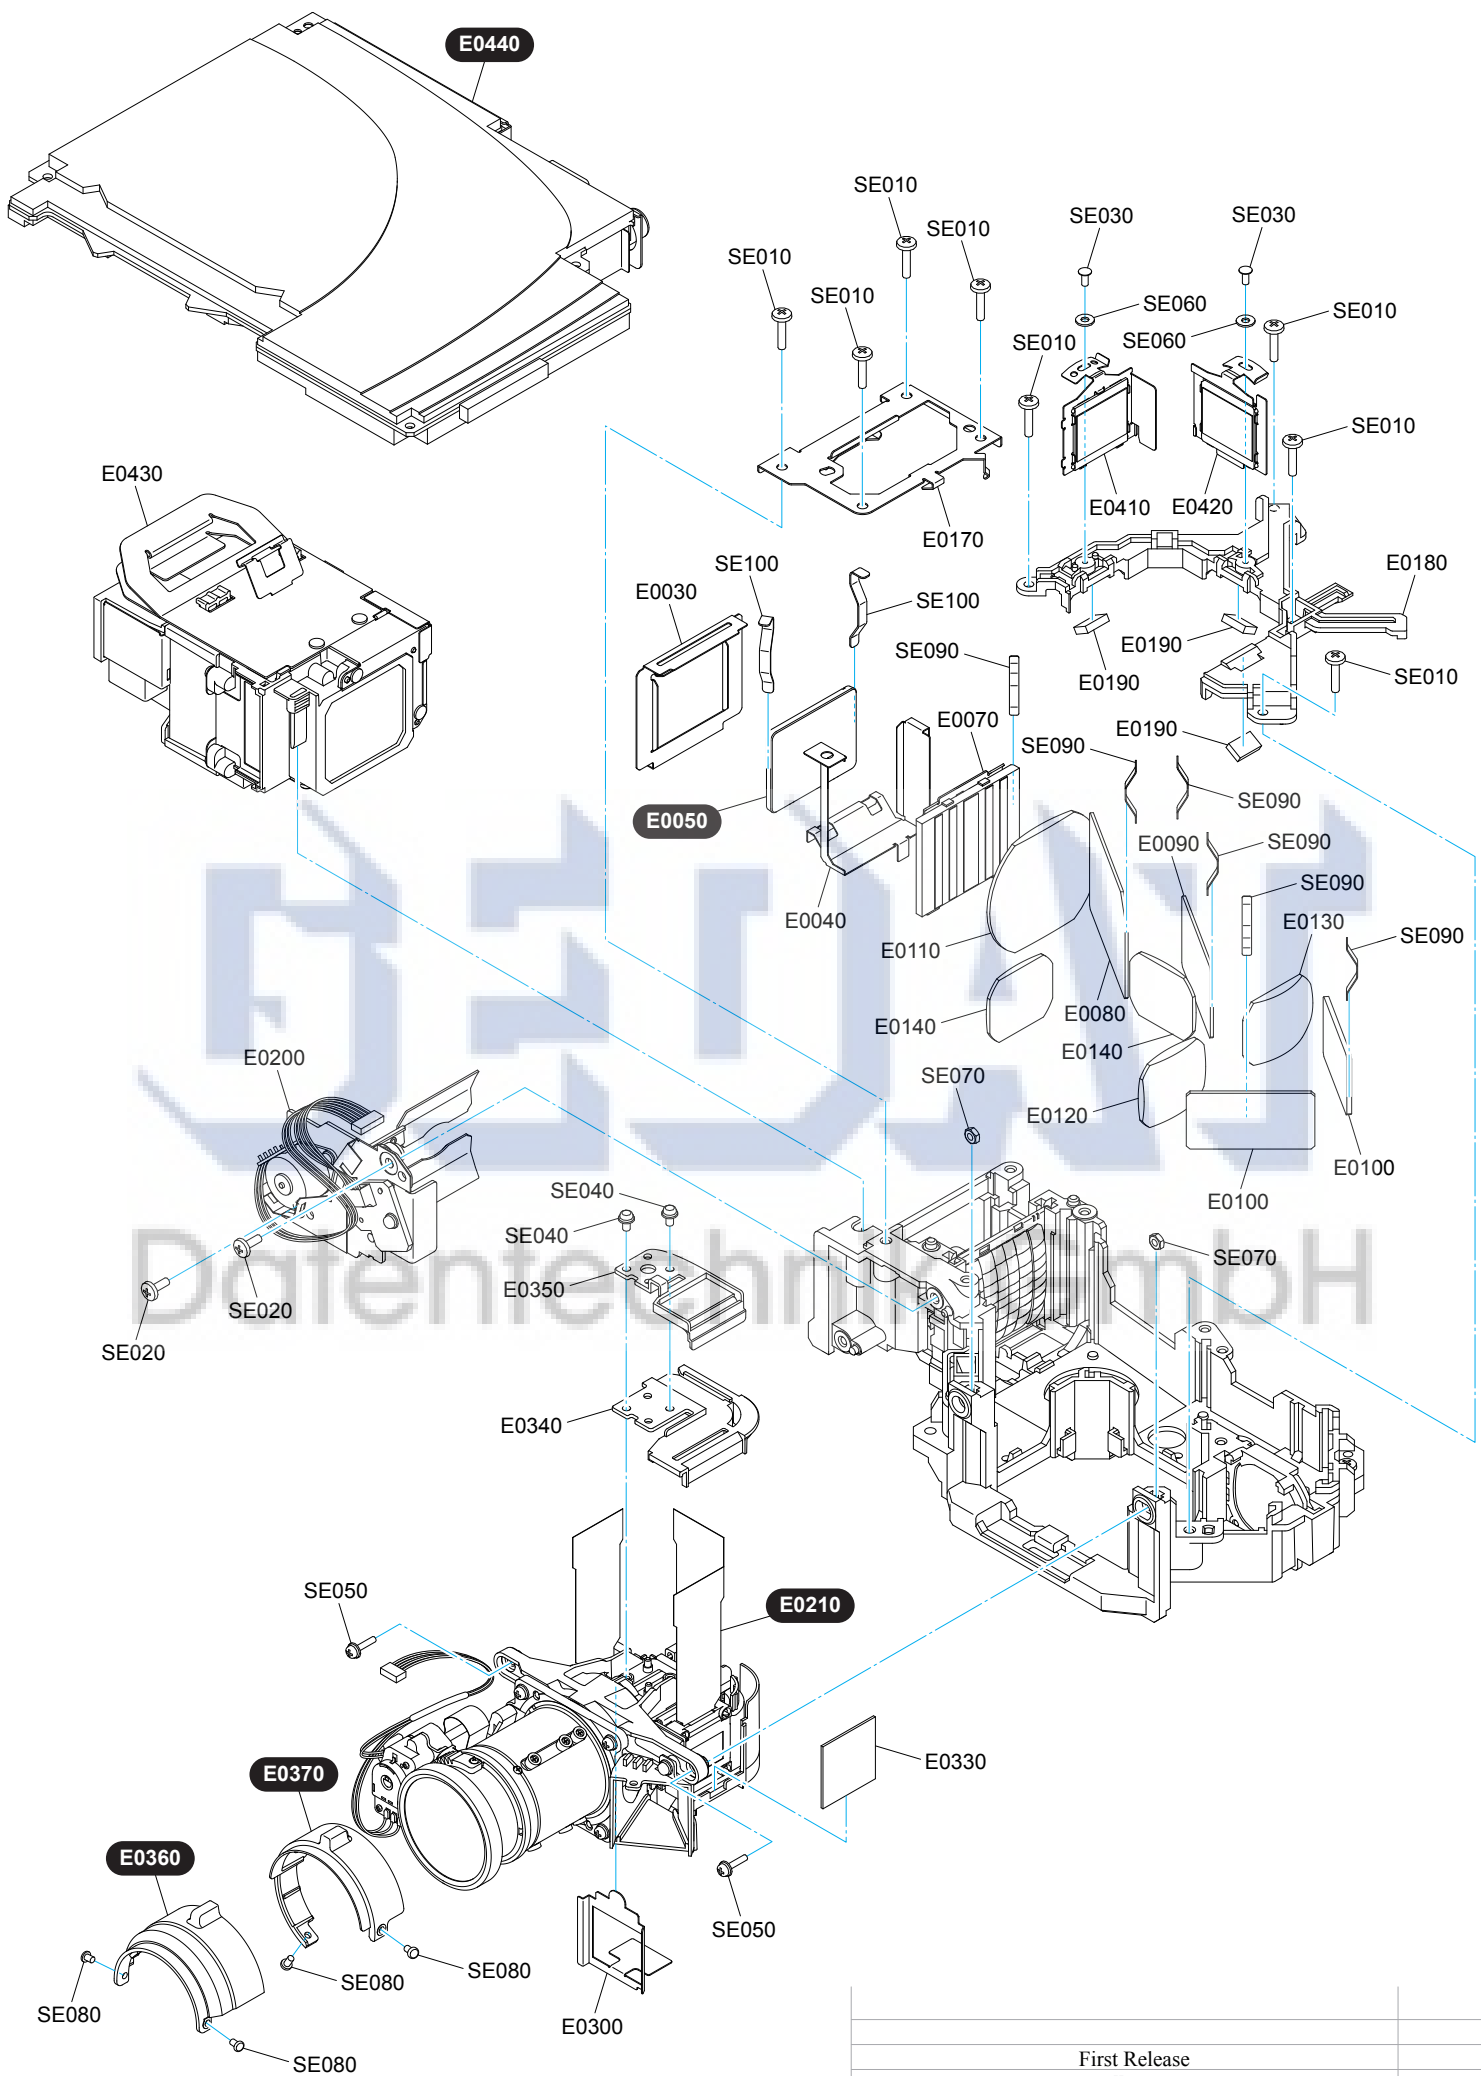

	First Release	
	History	Rev.No.
Model Name	EB-1760W/1770W/1775W/1750	

	First Release	
	History	Rev.No.
Model Name	EB-1760W/1770W/1775W/1750	

	First Release	
	History	Rev.No.
Model Name	EB-1760W/1770W/1775W/1750	