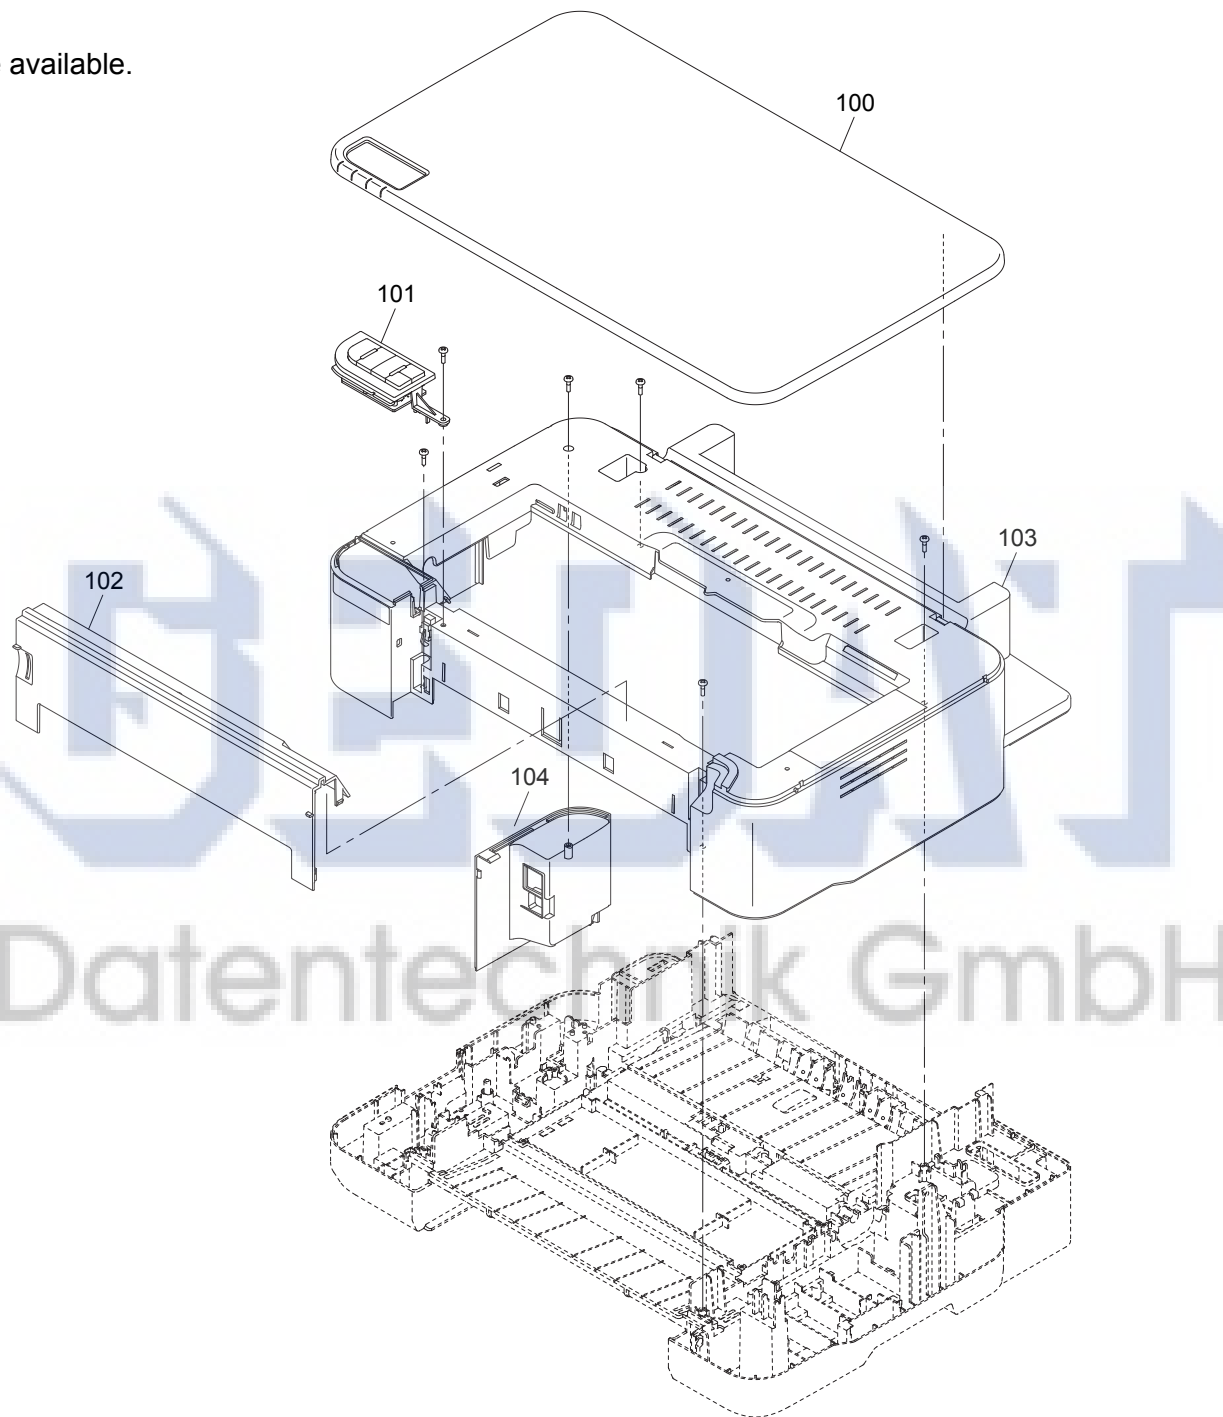

Only numbered Service Parts are available.

Datentechnik GmbH

Only numbered Service Parts are available.

PX-203 / WorkForce 60 / Epson Stylus Office T42WD / B42WD/
EPSON ME OFFICE 82WD / 85ND

Rev.02 CA77-CASE-012

Only numbered Service Parts are available.

Only numbered Service Parts are available.